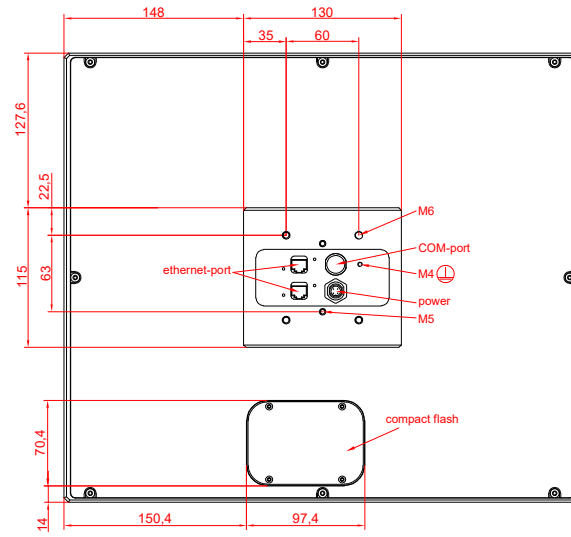

front view

CP7731-0002
with
C9900-M435

connection-console
Rittal CP6206.490
Rittal CP6508.020

main dimensions and
fixing points

side view

rear view

front view

side view

rear view