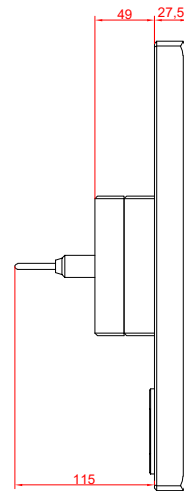

front view

CP7731-0002
with
C9900-M435

connection-console
Rittal CP6206.490
Rittal CP6508.020

main dimensions and
fixing points

side view

rear view

front view

side view

rear view