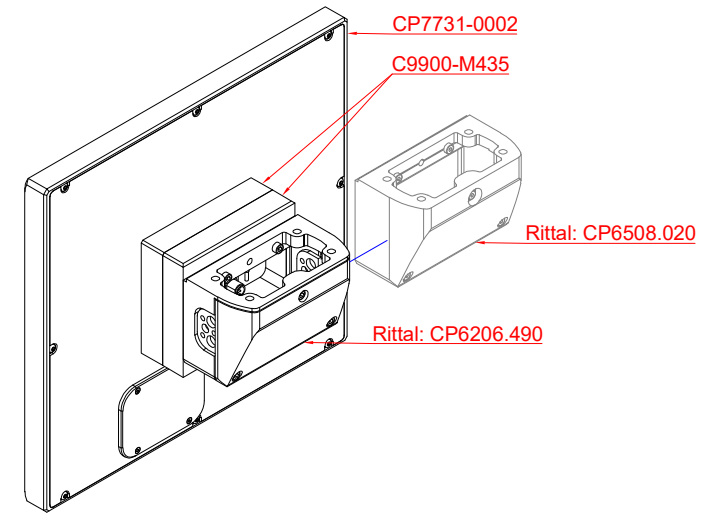

front view

CP7731-0002
with
C9900-M435

connection-console
Rittal CP6206.490
Rittal CP6508.020

main dimensions and
fixing points

side view

rear view

front view

side view

rear view