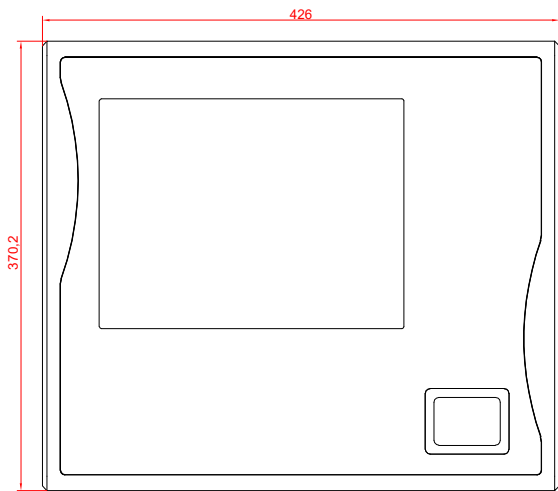

front view

CP7731-0002
with
C9900-M435

connection-console
Rittal CP6206.490
Rittal CP6508.020

main dimensions and
fixing points

side view

rear view

front view

side view

rear view