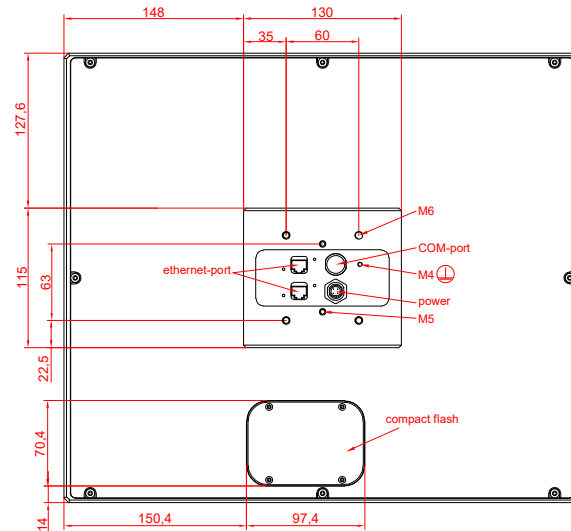

front view

CP7731-0002
with
C9900-M435

connection-console
Rittal CP6206.490
Rittal CP6508.020

main dimensions and
fixing points

side view

rear view

front view

side view

rear view