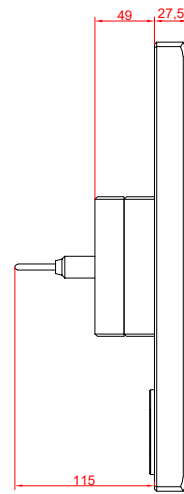

front view

CP7731-0002
with
C9900-M435

connection-console
Rittal CP6206.490
Rittal CP6508.020

main dimensions and
fixing points

side view

rear view

front view

side view

rear view