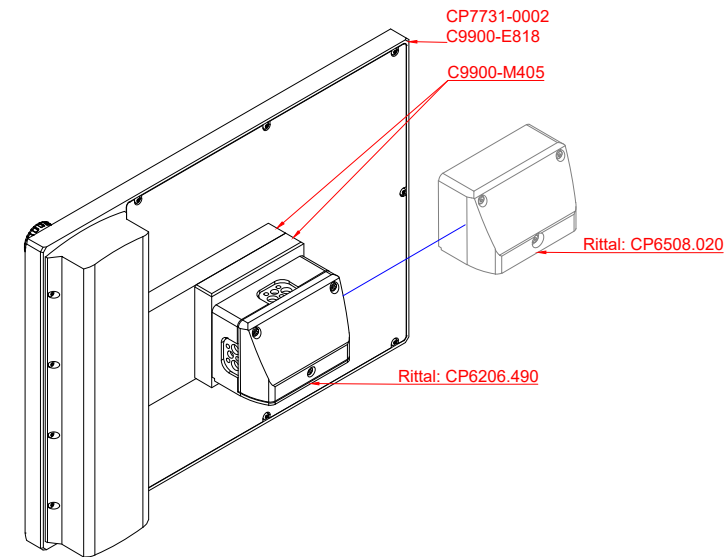

CP7731-0002
with
C9900-E818
C9900-M405

connection-console (by customer)
Rittal CP6206.490
Rittal CP6508.020

main dimensions and fixing points

front view

side view

rear view

mounting arm adapter from top

rear view

mounting arm adapter from bottom