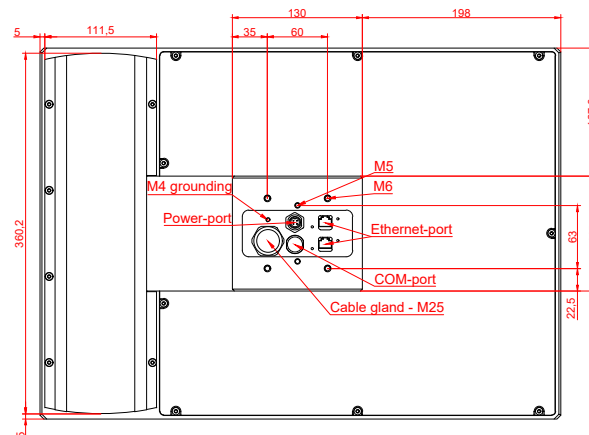

CP7731-0002
with
C9900-E818
C9900-M405

connection-console (by customer)
Rittal CP6206.490
Rittal CP6508.020

main dimensions and fixing points

front view

side view

rear view

mounting arm adapter from top

rear view

mounting arm adapter from bottom