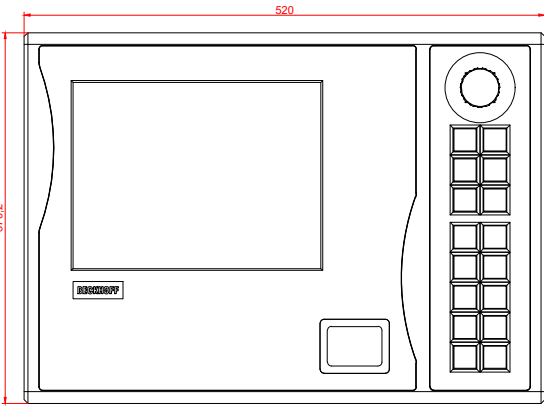

CP7731-0002
with
C9900-E818
C9900-M405

connection-console (by customer)
Rittal CP6206.490
Rittal CP6508.020

main dimensions and fixing points

front view

side view

rear view

mounting arm adapter from top

rear view

mounting arm adapter from bottom