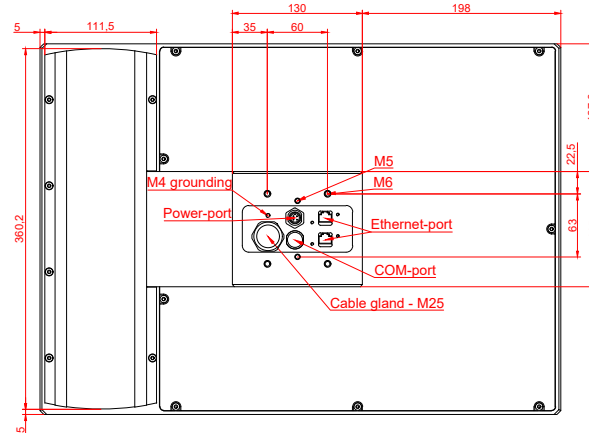

CP7731-0002
with
C9900-E818
C9900-M405

connection-console (by customer)
Rittal CP6206.490
Rittal CP6508.020

main dimensions and fixing points

front view

side view

rear view

mounting arm adapter from top

rear view

mounting arm adapter from bottom