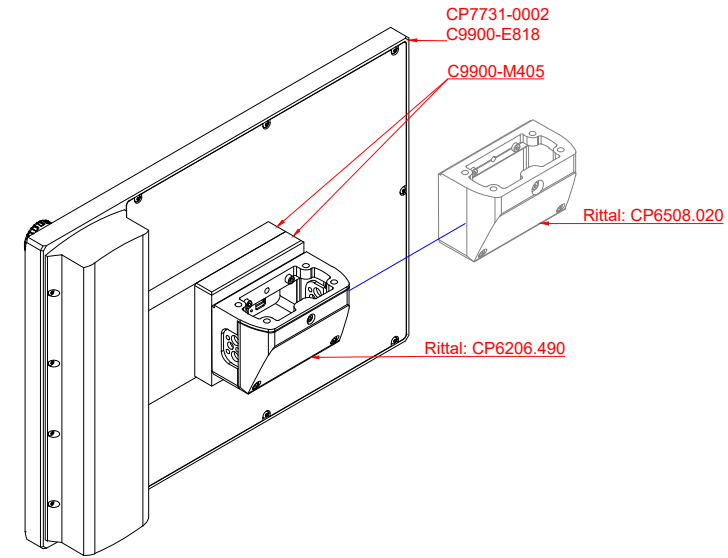

CP7731-0002
with
C9900-E818
C9900-M405

connection-console (by customer)
Rittal CP6206.490
Rittal CP6508.020

main dimensions and fixing points

front view

side view

rear view

mounting arm adapter from top

rear view

mounting arm adapter from bottom