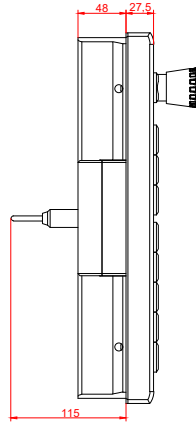

CP7731-0002
with
C9900-E818
C9900-M405

connection-console (by customer)
Rittal CP6206.490
Rittal CP6508.020

main dimensions and fixing points

front view

side view

rear view

mounting arm adapter from top

rear view

mounting arm adapter from bottom