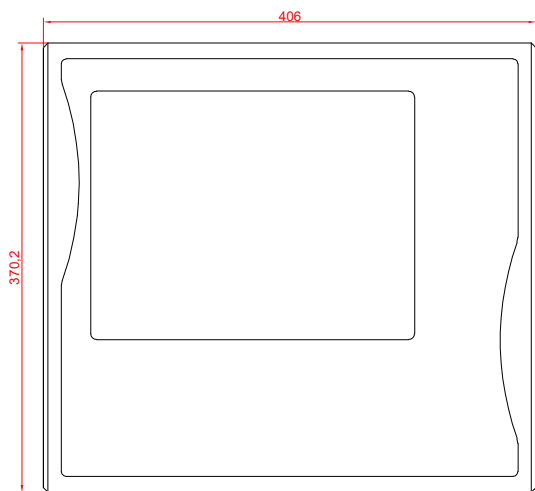

front view

side view

rear view

CP7731-0001
with
C9900-M435

connection-console
Rittal CP6206.490
Rittal CP6508.020

main dimensions and
fixing points

front view

side view

rear view