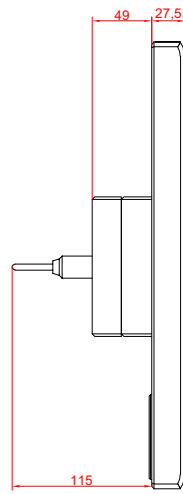

front view

side view

rear view

CP7731-0001
with
C9900-M435

connection-console
Rittal CP6206.490
Rittal CP6508.020

main dimensions and
fixing points

front view

side view

rear view