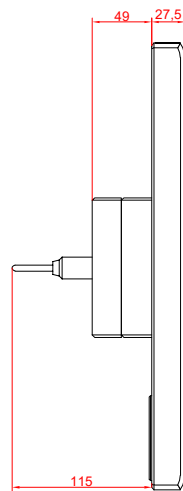

front view

side view

rear view

CP7731-0001
with
C9900-M435

connection-console
Rittal CP6206.490
Rittal CP6508.020

main dimensions and
fixing points

front view

side view

rear view