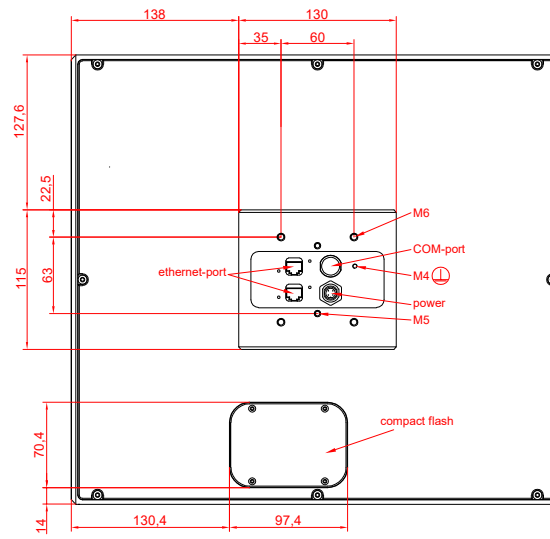

front view

side view

rear view

CP7731-0001
with
C9900-M435

connection-console
Rittal CP6206.490
Rittal CP6508.020

main dimensions and
fixing points

front view

side view

rear view