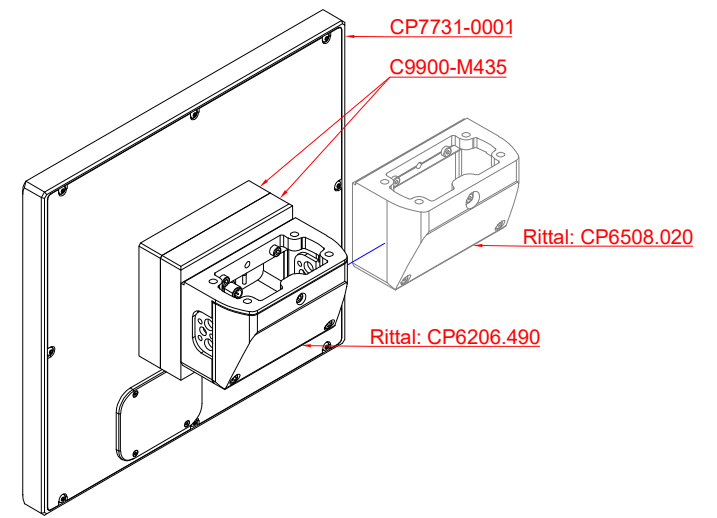

front view

side view

rear view

CP7731-0001
with
C9900-M435

connection-console
Rittal CP6206.490
Rittal CP6508.020

main dimensions and
fixing points

front view

side view

rear view