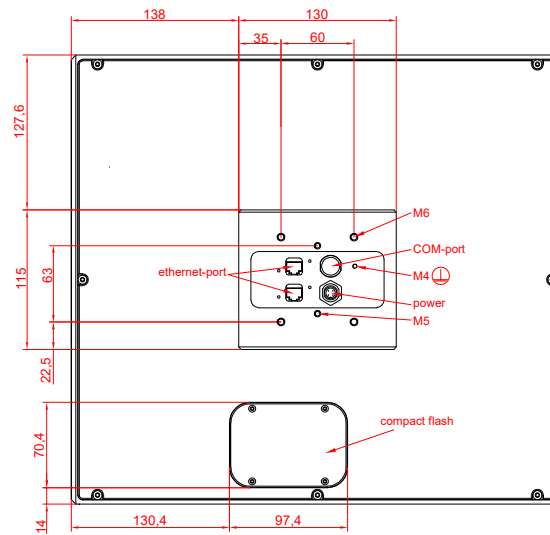

front view

side view

rear view

CP7731-0001
with
C9900-M435

connection-console
Rittal CP6206.490
Rittal CP6508.020

main dimensions and
fixing points

front view

side view

rear view