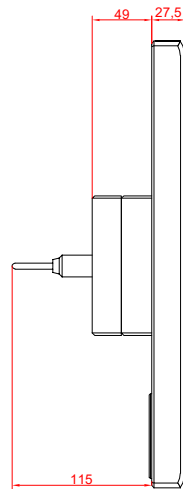

front view

side view

rear view

CP7731-0000
with
C9900-M435

connection-console
Rittal CP6206.490
Rittal CP6508.020

main dimensions and
fixing points

front view

side view

rear view