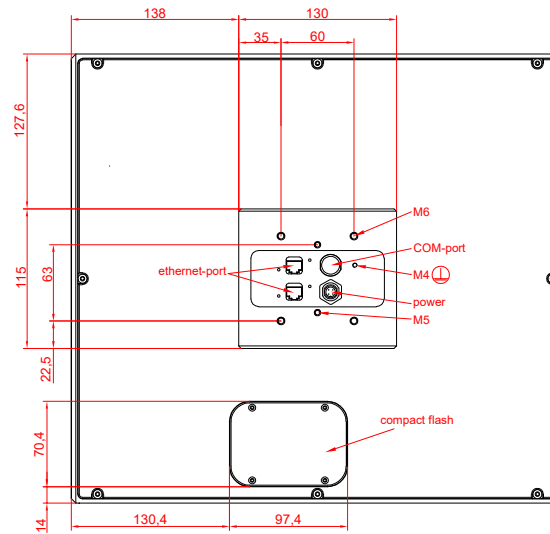

front view

side view

rear view

CP7731-0000
with
C9900-M435

connection-console
Rittal CP6206.490
Rittal CP6508.020

main dimensions and
fixing points

front view

side view

rear view