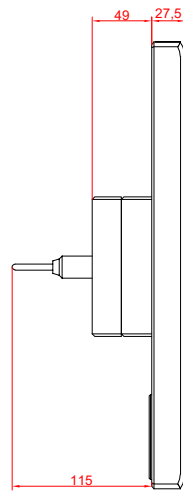

front view

side view

rear view

CP7731-0000
with
C9900-M435

connection-console
Rittal CP6206.490
Rittal CP6508.020

main dimensions and
fixing points

front view

side view

rear view