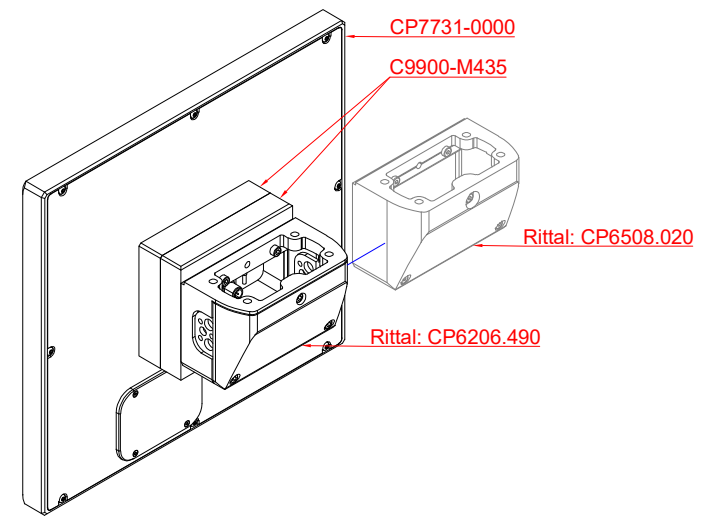

front view

side view

rear view

CP7731-0000
with
C9900-M435

connection-console
Rittal CP6206.490
Rittal CP6508.020

main dimensions and
fixing points

front view

side view

rear view