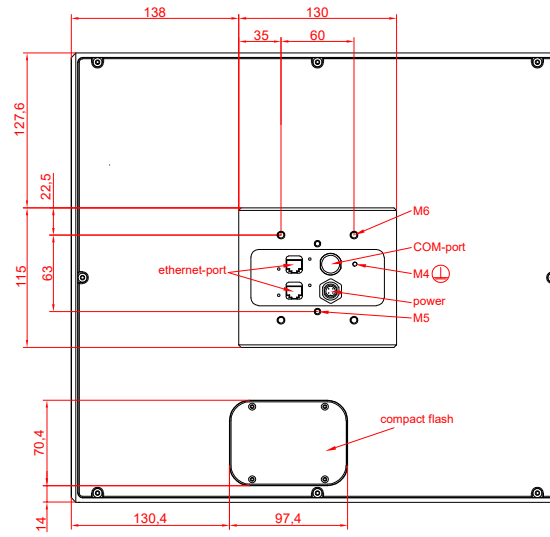

front view

side view

rear view

CP7731-0000
with
C9900-M435

connection-console
Rittal CP6206.490
Rittal CP6508.020

main dimensions and
fixing points

front view

side view

rear view