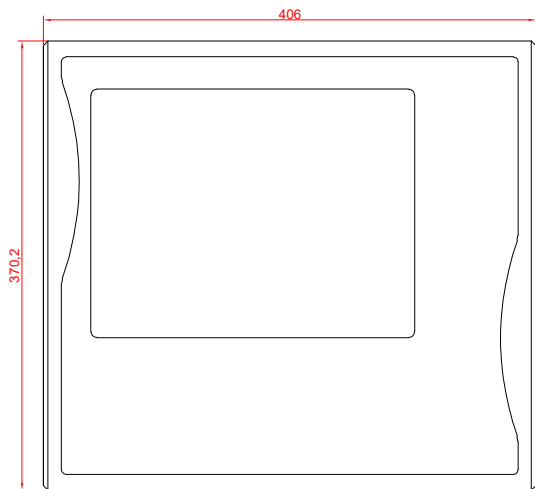

front view

side view

rear view

CP7731-0000
with
C9900-M435

connection-console
Rittal CP6206.490
Rittal CP6508.020

main dimensions and
fixing points

front view

side view

rear view