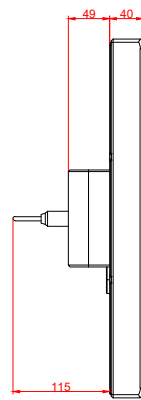

front view

side view

rear view

CP7723-0000
with
C9900-M435

connection-console
Rittal CP6206.490
Rittal CP6508.020

main dimensions and
fixing points

front view

side view

rear view