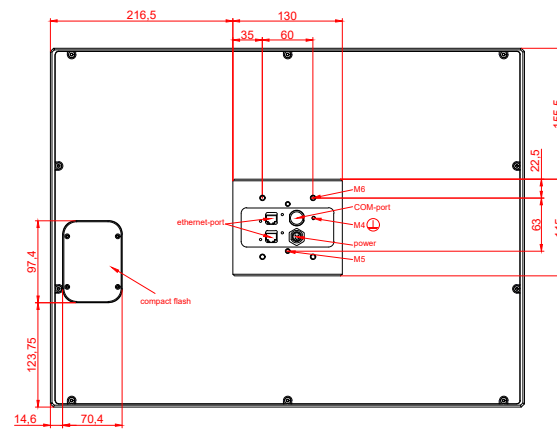

front view

side view

rear view

CP7723-0000
with
C9900-M435

connection-console
Rittal CP6206.490
Rittal CP6508.020

main dimensions and
fixing points

front view

side view

rear view