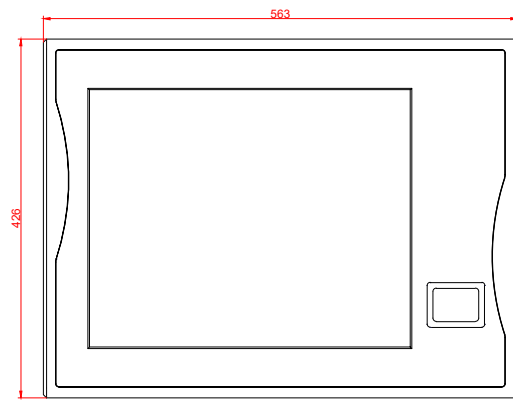

front view

side view

rear view

CP7723-0000
with
C9900-M435

connection-console
Rittal CP6206.490
Rittal CP6508.020

main dimensions and
fixing points

front view

side view

rear view