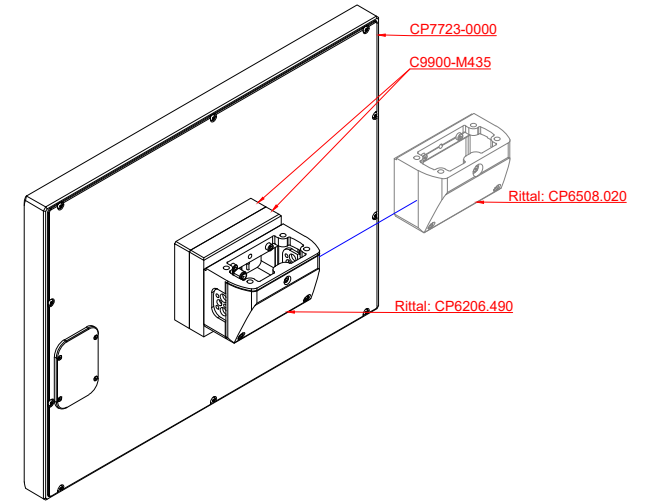

front view

side view

rear view

CP7723-0000
with
C9900-M435

connection-console
Rittal CP6206.490
Rittal CP6508.020

main dimensions and
fixing points

front view

side view

rear view