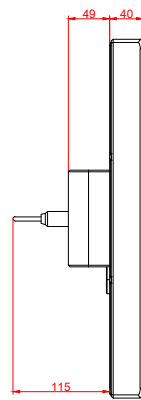

front view

side view

rear view

CP7723-0000
with
C9900-M435

connection-console
Rittal CP6206.490
Rittal CP6508.020

main dimensions and
fixing points

front view

side view

rear view