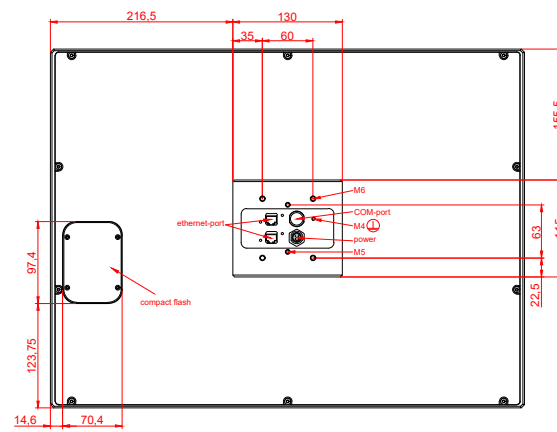

front view

side view

rear view

CP7723-0000
with
C9900-M435

connection-console
Rittal CP6206.490
Rittal CP6508.020

main dimensions and
fixing points

front view

side view

rear view