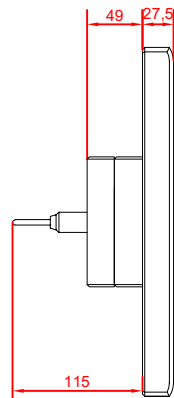

front view

CP7721-0002
with
C9900-M435

connection-console
Rittal CP6206.490
Rittal CP6508.020

main dimensions and
fixing points

front view

side view

side view

rear view

rear view