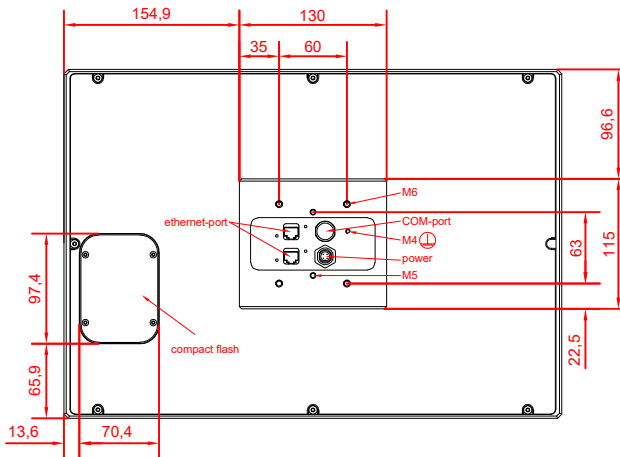

front view

CP7721-0002
with
C9900-M435

connection-console
Rittal CP6206.490
Rittal CP6508.020

main dimensions and
fixing points

front view

side view

side view

rear view

rear view