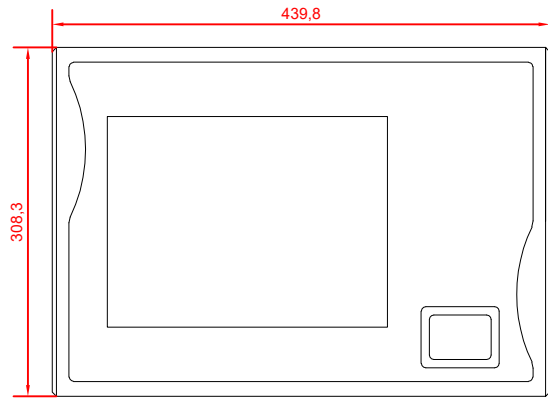

front view

CP7721-0002
with
C9900-M435

connection-console
Rittal CP6206.490
Rittal CP6508.020

main dimensions and
fixing points

front view

side view

side view

rear view

rear view