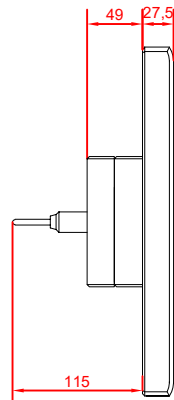

front view

CP7721-0002
with
C9900-M435

connection-console
Rittal CP6206.490
Rittal CP6508.020

main dimensions and
fixing points

front view

side view

side view

rear view

rear view