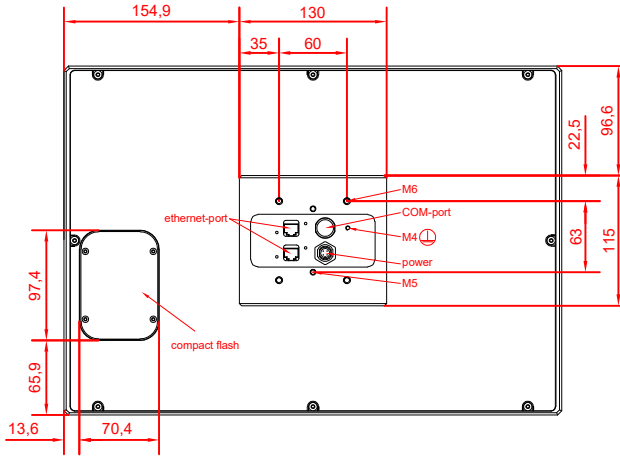

front view

CP7721-0002
with
C9900-M435

connection-console
Rittal CP6206.490
Rittal CP6508.020

main dimensions and
fixing points

front view

side view

side view

rear view

rear view