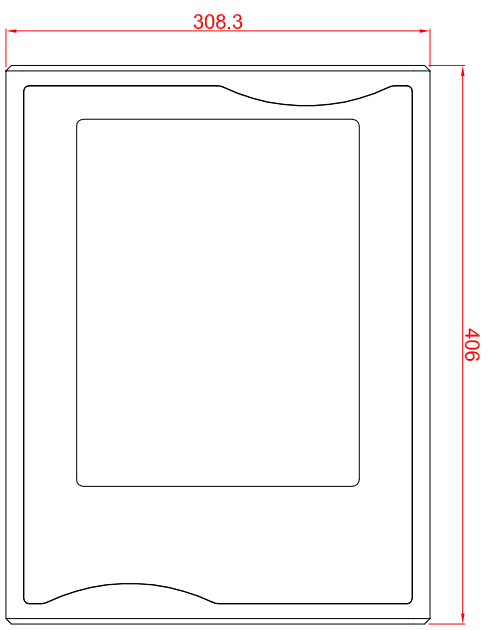

**CP7721-0000**

**main dimensions and  
fixing points**

**dimensions in mm**

**rear view**

**right view**

**front view**