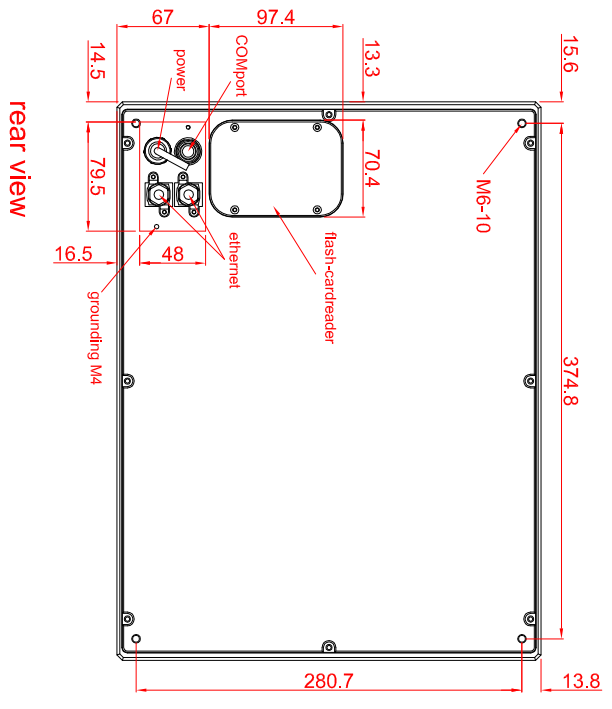

**CP7721-0000**

**main dimensions and  
fixing points**

**dimensions in mm**

**rear view**

**right view**

**front view**