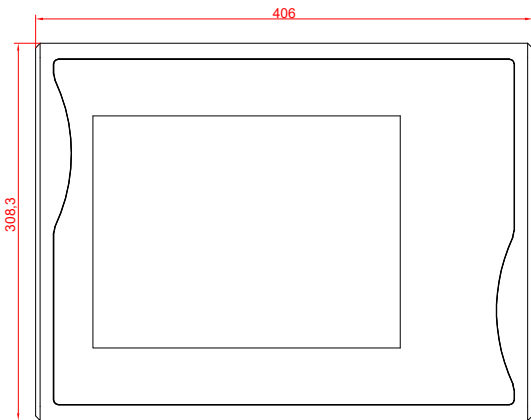

front view

side view

rear view

CP7721-0000
with
C9900-M435

connection-console
Rittal CP6206.490
Rittal CP6508.020

main dimensions and
fixing points

front view

side view

rear view