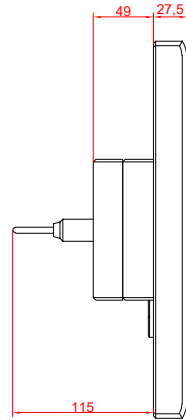

front view

side view

rear view

CP7721-0000
with
C9900-M435

connection-console
Rittal CP6206.490
Rittal CP6508.020

main dimensions and
fixing points

front view

side view

rear view