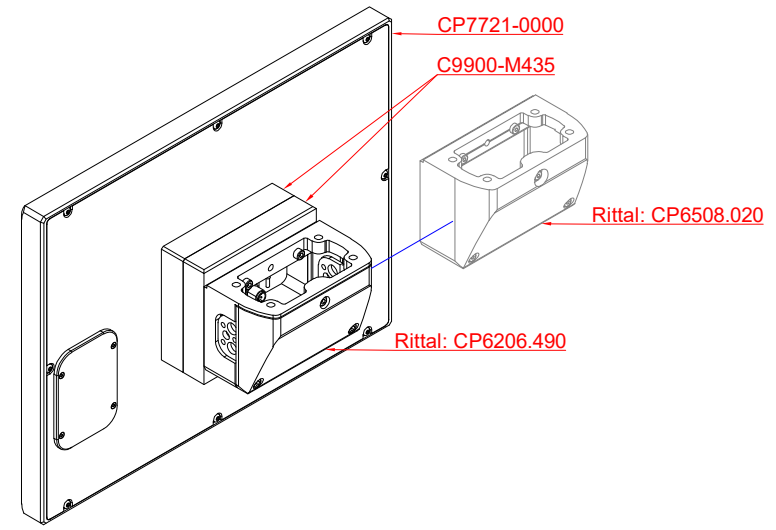

front view

side view

rear view

CP7721-0000
with
C9900-M435

connection-console
Rittal CP6206.490
Rittal CP6508.020

main dimensions and
fixing points

front view

side view

rear view