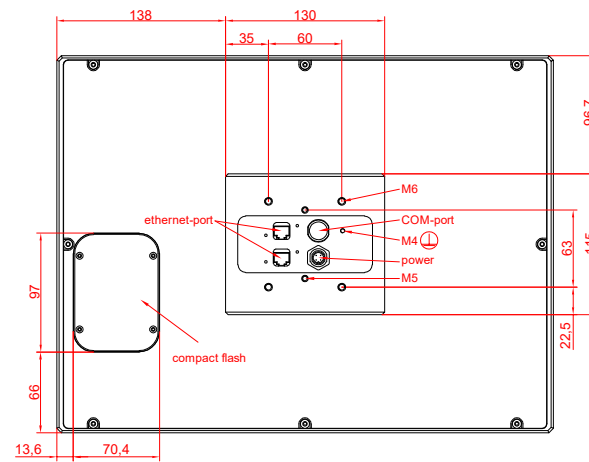

front view

side view

rear view

CP7721-0000
with
C9900-M435

connection-console
Rittal CP6206.490
Rittal CP6508.020

main dimensions and
fixing points

front view

side view

rear view