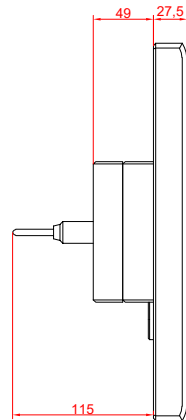

front view

side view

rear view

CP7721-0000
with
C9900-M435

connection-console
Rittal CP6206.490
Rittal CP6508.020

main dimensions and
fixing points

front view

side view

rear view