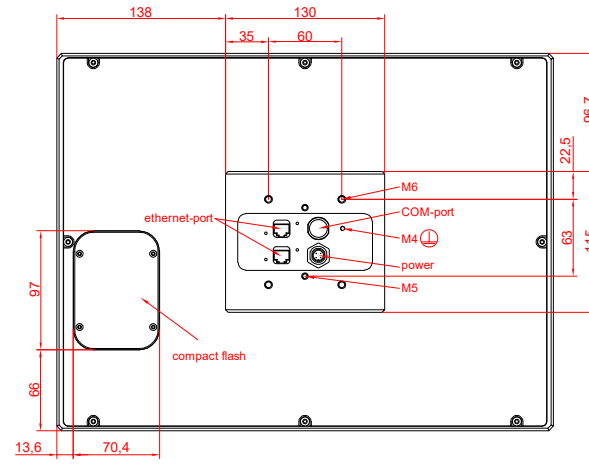

front view

side view

rear view

CP7721-0000
with
C9900-M435

connection-console
Rittal CP6206.490
Rittal CP6508.020

main dimensions and
fixing points

front view

side view

rear view