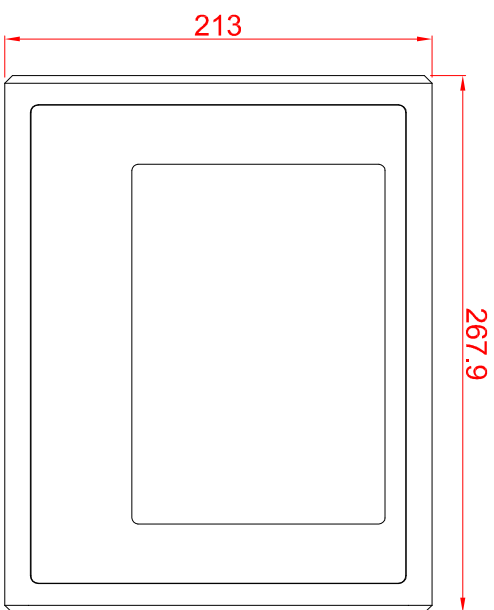

CP7719-0000

main dimensions and
fixing points

dimensions in mm

rear view

left view

front view