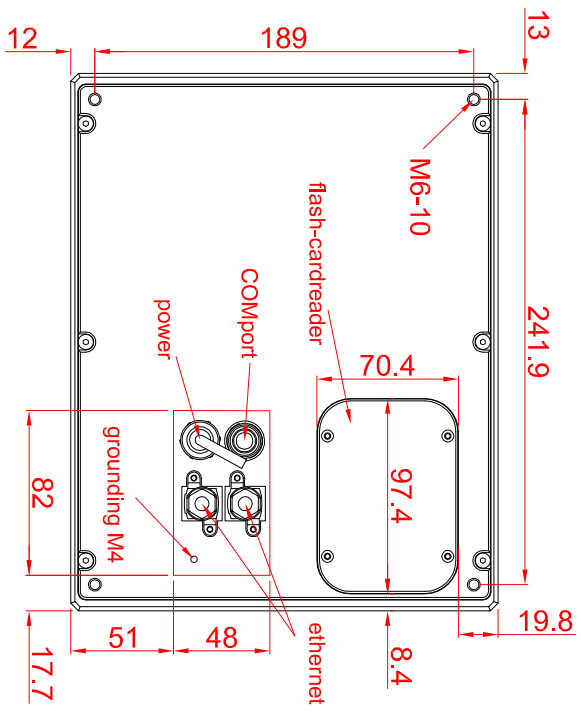

CP7719-0000

main dimensions and
fixing points

dimensions in mm

rear view

left view

front view