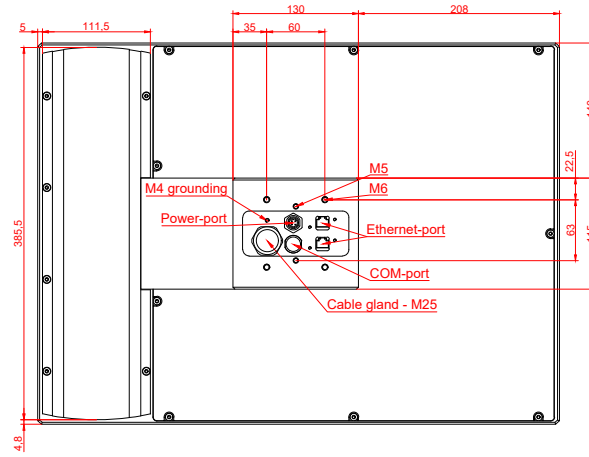

CP7712-0000, CP7712-0001
with
C9900-E858
C9900-M405

connection-console (by customer)
Rittal CP6206.490
Rittal CP6508.020

main dimensions and fixing points

front view

side view

rear view

mounting arm adapter from top

rear view

mounting arm adapter from bottom