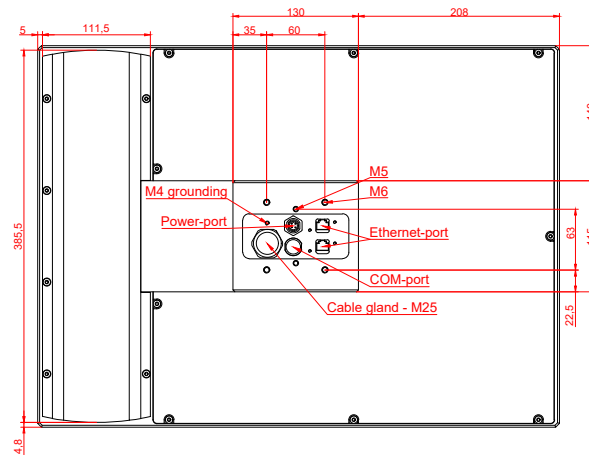

CP7712-0000, CP7712-0001
with
C9900-E858
C9900-M405

connection-console (by customer)
Rittal CP6206.490
Rittal CP6508.020

main dimensions and fixing points

front view

side view

rear view

mounting arm adapter from top

rear view

mounting arm adapter from bottom