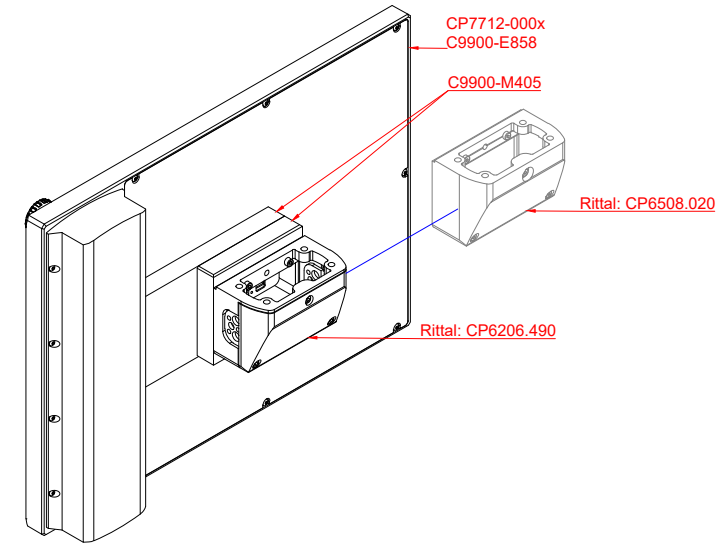

CP7712-0000, CP7712-0001
with
C9900-E858
C9900-M405

connection-console (by customer)
Rittal CP6206.490
Rittal CP6508.020

main dimensions and fixing points

front view

side view

rear view

mounting arm adapter from top

rear view

mounting arm adapter from bottom