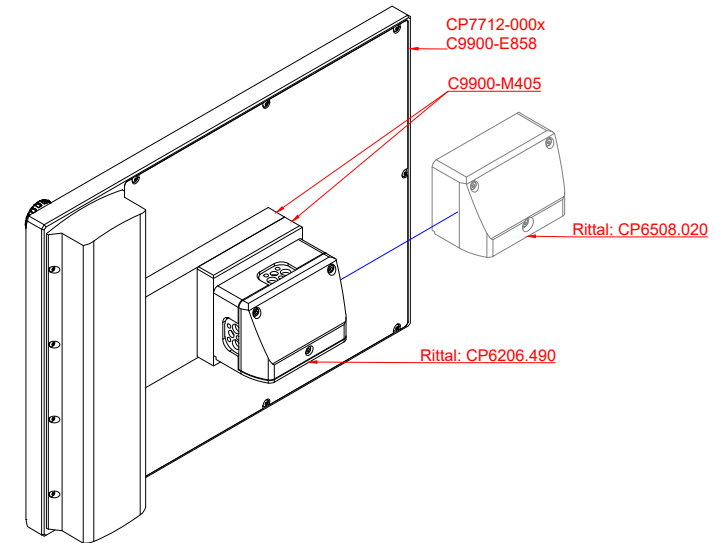

CP7712-0000, CP7712-0001
with
C9900-E858
C9900-M405

connection-console (by customer)
Rittal CP6206.490
Rittal CP6508.020

main dimensions and fixing points

front view

side view

rear view

mounting arm adapter from top

rear view

mounting arm adapter from bottom