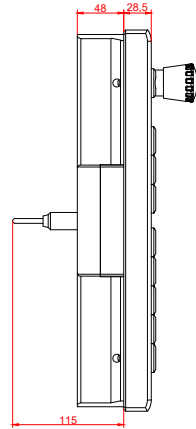

CP7712-0000, CP7712-0001
with
C9900-E858
C9900-M405

connection-console (by customer)
Rittal CP6206.490
Rittal CP6508.020

main dimensions and fixing points

front view

side view

rear view

mounting arm adapter from top

rear view

mounting arm adapter from bottom