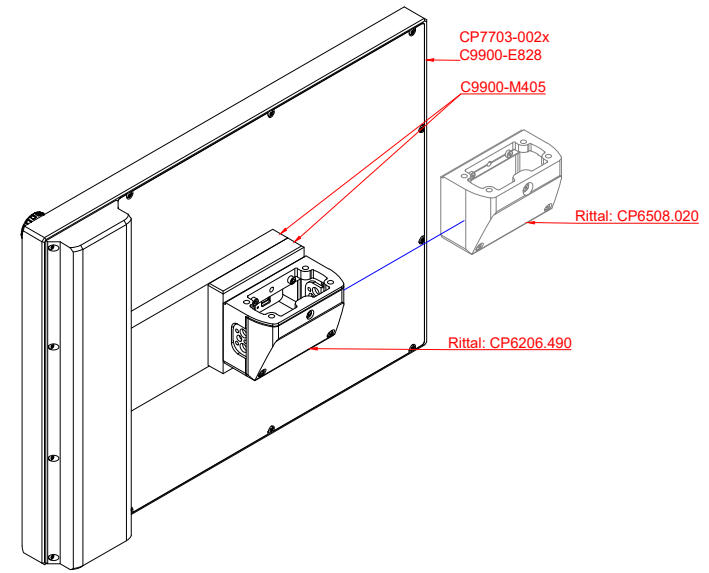

CP7703-0020, CP7703-0021
with
C9900-E828
C9900-M405

connection-console (by customer)
Rittal CP6206.490
Rittal CP6508.020

main dimensions and fixing points

front view

side view

rear view

mounting arm adapter from top

rear view

mounting arm adapter from bottom