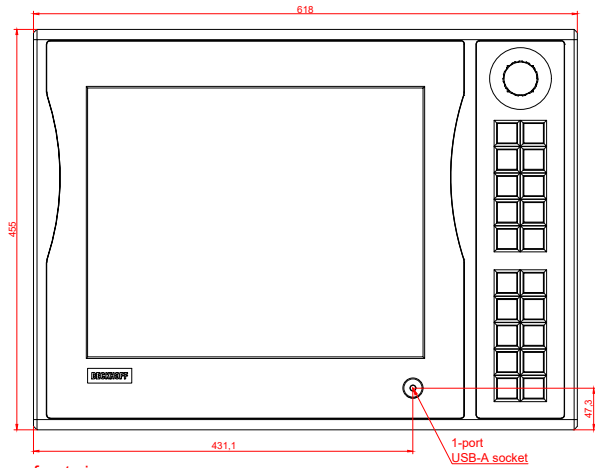

CP7703-0020, CP7703-0021
with
C9900-E828
C9900-M405

connection-console (by customer)
Rittal CP6206.490
Rittal CP6508.020

main dimensions and fixing points

front view

side view

rear view

mounting arm adapter from top

rear view

mounting arm adapter from bottom