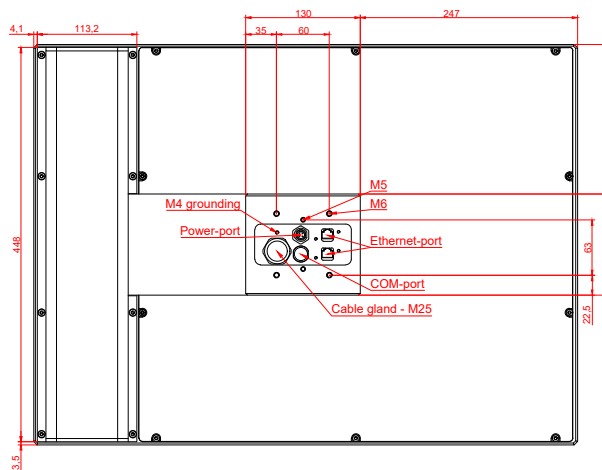

CP7703-0020, CP7703-0021
with
C9900-E828
C9900-M405

connection-console (by customer)
Rittal CP6206.490
Rittal CP6508.020

main dimensions and fixing points

front view

side view

rear view

mounting arm adapter from top

rear view

mounting arm adapter from bottom