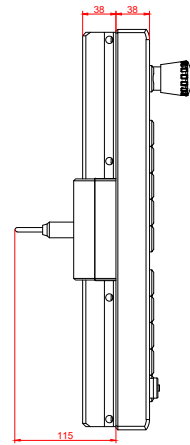

CP7703-0020, CP7703-0021
with
C9900-E828
C9900-M405

connection-console (by customer)
Rittal CP6206.490
Rittal CP6508.020

main dimensions and fixing points

front view

side view

rear view

mounting arm adapter from top

rear view

mounting arm adapter from bottom