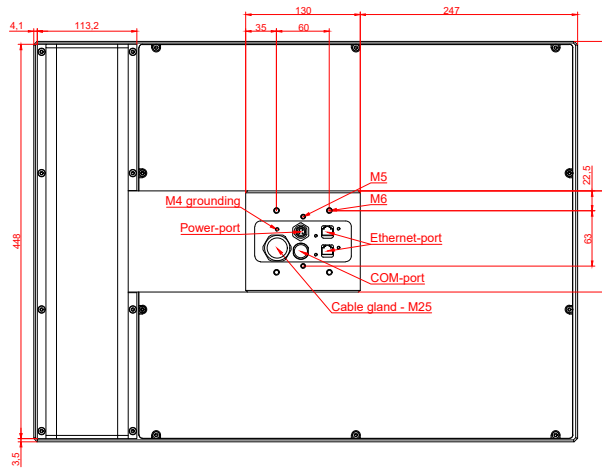

CP7703-0020, CP7703-0021
with
C9900-E828
C9900-M405

connection-console (by customer)
Rittal CP6206.490
Rittal CP6508.020

main dimensions and fixing points

front view

side view

rear view

mounting arm adapter from top

rear view

mounting arm adapter from bottom