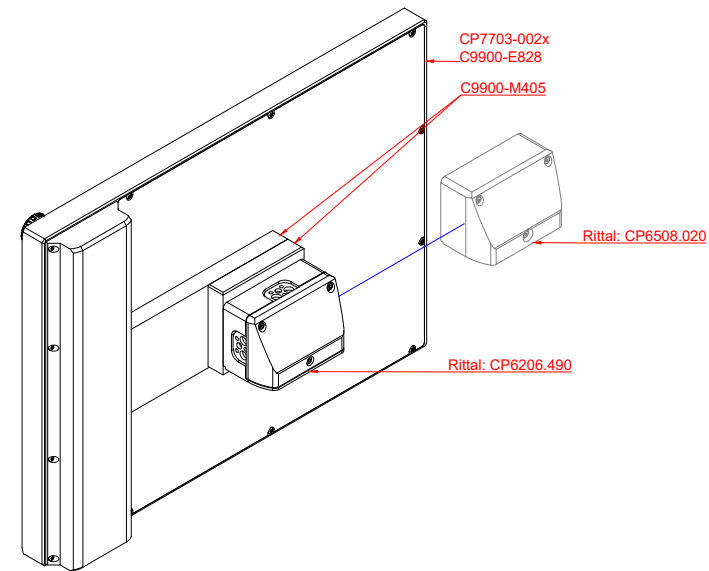

CP7703-0020, CP7703-0021
with
C9900-E828
C9900-M405

connection-console (by customer)
Rittal CP6206.490
Rittal CP6508.020

main dimensions and fixing points

front view

side view

rear view

mounting arm adapter from top

rear view

mounting arm adapter from bottom