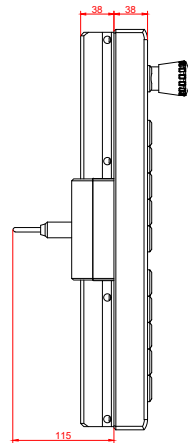

CP7703-0000, CP7703-0001  
with  
C9900-E828  
C9900-M405

connection-console (by customer)  
Rittal CP6206.490  
Rittal CP6508.020

main dimensions and fixing points

front view

side view

rear view

mounting arm adapter from top

rear view

mounting arm adapter from bottom