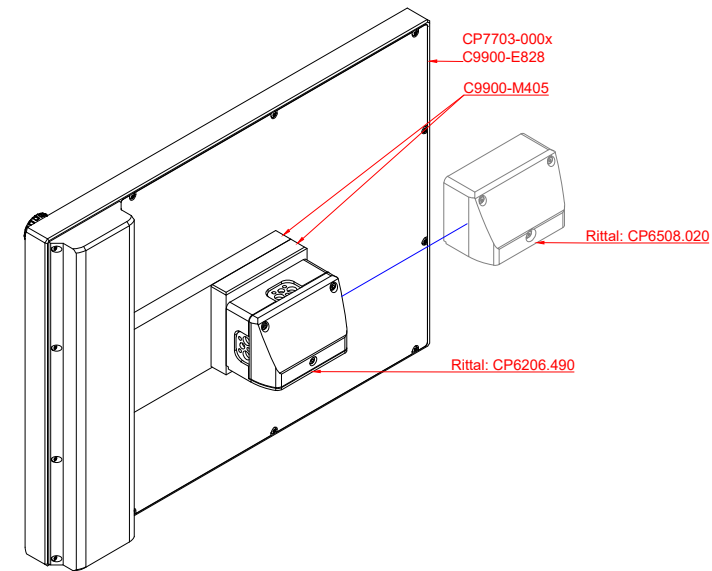

CP7703-0000, CP7703-0001  
with  
C9900-E828  
C9900-M405

connection-console (by customer)  
Rittal CP6206.490  
Rittal CP6508.020

main dimensions and fixing points

front view

side view

rear view

mounting arm adapter from top

rear view

mounting arm adapter from bottom