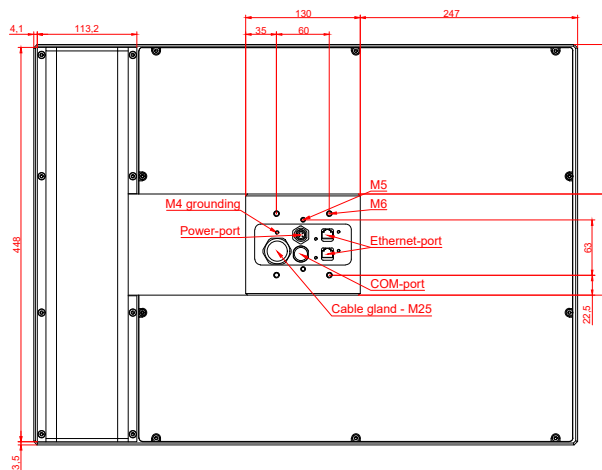

CP7703-0000, CP7703-0001  
with  
C9900-E828  
C9900-M405

connection-console (by customer)  
Rittal CP6206.490  
Rittal CP6508.020

main dimensions and fixing points

front view

side view

rear view

mounting arm adapter from top

rear view

mounting arm adapter from bottom