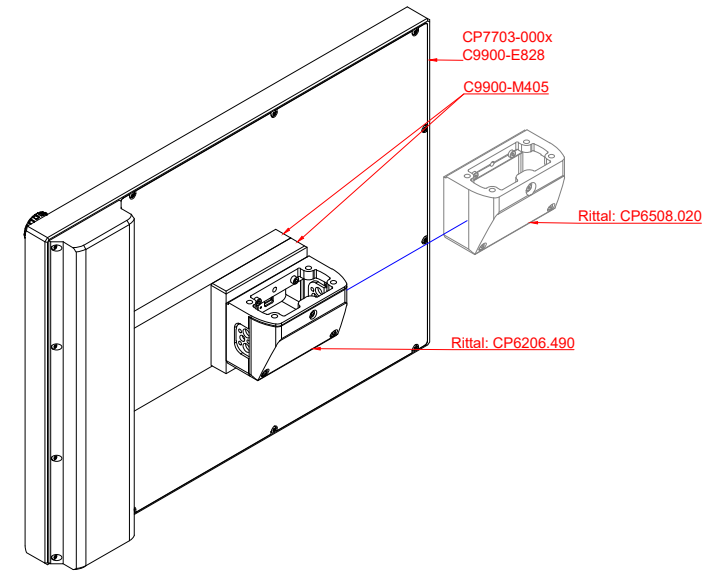

CP7703-0000, CP7703-0001  
with  
C9900-E828  
C9900-M405

connection-console (by customer)  
Rittal CP6206.490  
Rittal CP6508.020

main dimensions and fixing points

front view

side view

rear view

mounting arm adapter from top

rear view

mounting arm adapter from bottom