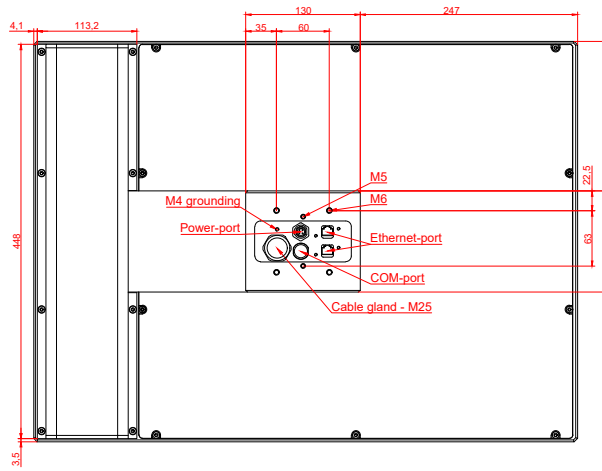

CP7703-0000, CP7703-0001  
with  
C9900-E828  
C9900-M405

connection-console (by customer)  
Rittal CP6206.490  
Rittal CP6508.020

main dimensions and fixing points

front view

side view

rear view

mounting arm adapter from top

rear view

mounting arm adapter from bottom