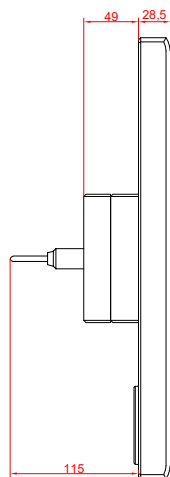

front view

side view

rear view

CP7702-0000
with
C9900-M435

connection-console
Rittal CP6206.490
Rittal CP6508.020

main dimensions and
fixing points

front view

side view

rear view