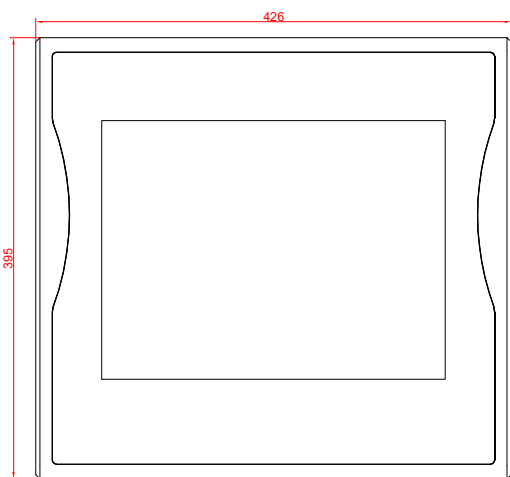

front view

side view

rear view

CP7702-0000
with
C9900-M435

connection-console
Rittal CP6206.490
Rittal CP6508.020

main dimensions and
fixing points

front view

side view

rear view