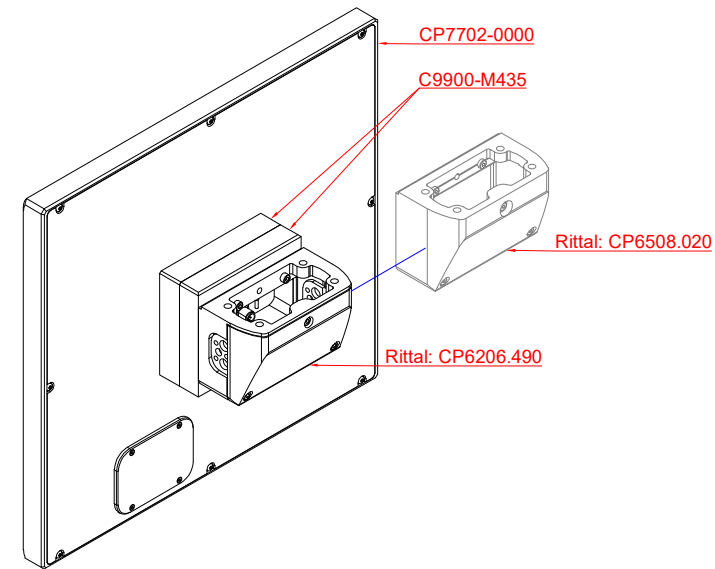

front view

side view

rear view

CP7702-0000
with
C9900-M435

connection-console
Rittal CP6206.490
Rittal CP6508.020

main dimensions and
fixing points

front view

side view

rear view