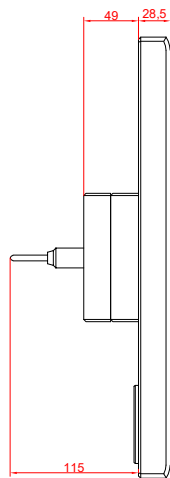

front view

side view

rear view

CP7702-0000
with
C9900-M435

connection-console
Rittal CP6206.490
Rittal CP6508.020

main dimensions and
fixing points

front view

side view

rear view