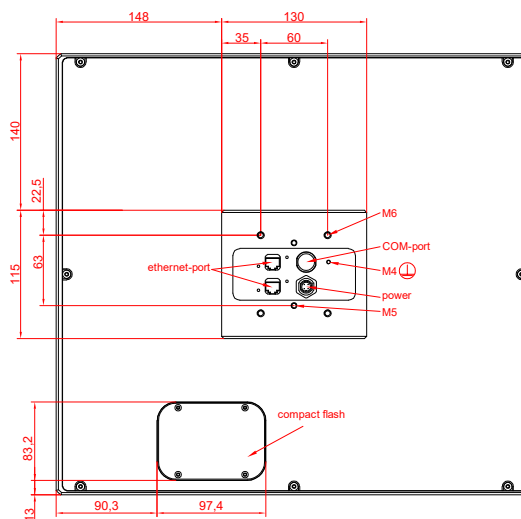

front view

side view

rear view

CP7702-0000
with
C9900-M435

connection-console
Rittal CP6206.490
Rittal CP6508.020

main dimensions and
fixing points

front view

side view

rear view