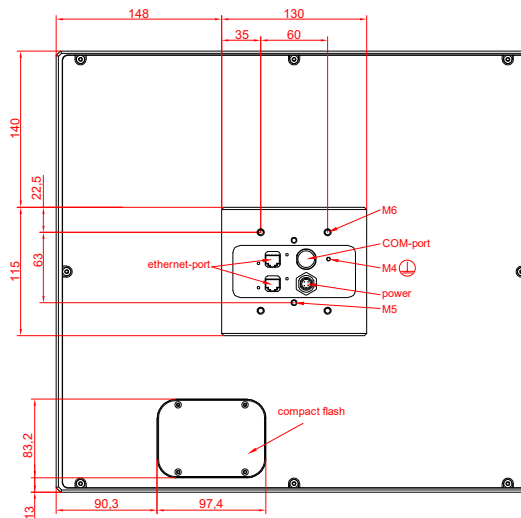

front view

side view

rear view

CP7702-0000
with
C9900-M435

connection-console
Rittal CP6206.490
Rittal CP6508.020

main dimensions and
fixing points

front view

side view

rear view