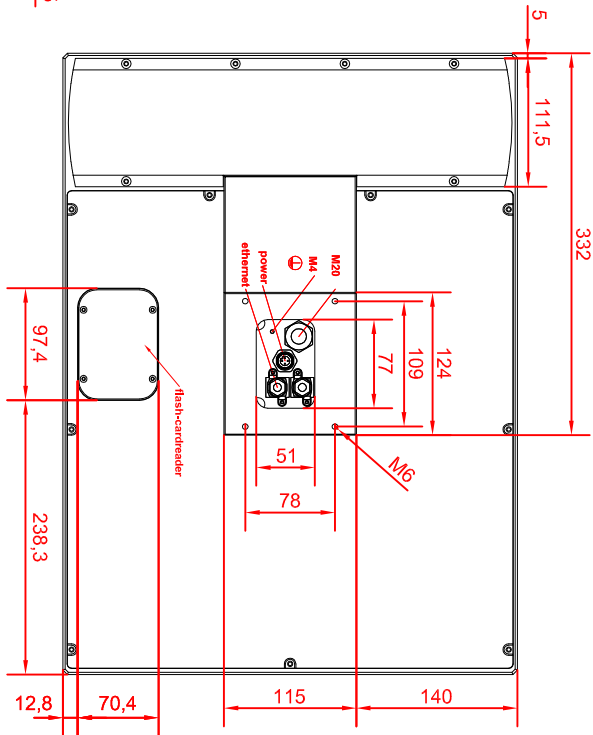

bottom view

front view

left view

rear view

CP7702-0000-E848  
arm adapter for  
Rolec - Tara - suspension adaption  
146.025.019

main dimensions and  
fixing points

dimensions in mm