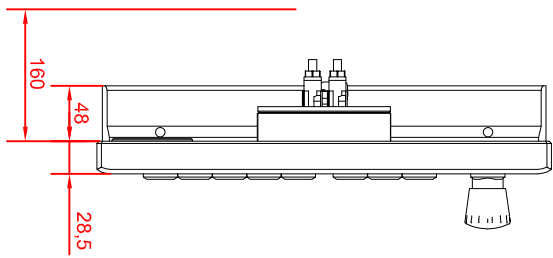

bottom view

front view

left view

rear view

CP7702-0000-E848  
arm adapter for  
Rolec - Tara - suspension adaption  
146.025.019

main dimensions and  
fixing points

dimensions in mm