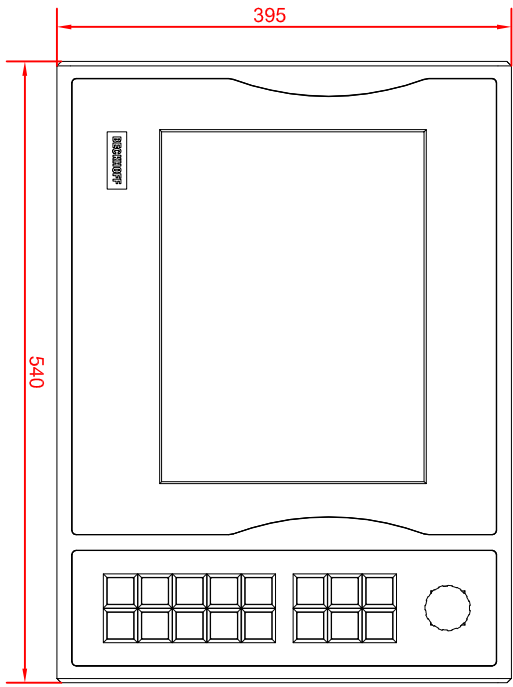

bottom view

front view

left view

rear view

CP7702-0000-E848  
arm adapter for  
Rolec - Tara - suspension adaption  
146.025.019

main dimensions and  
fixing points

dimensions in mm