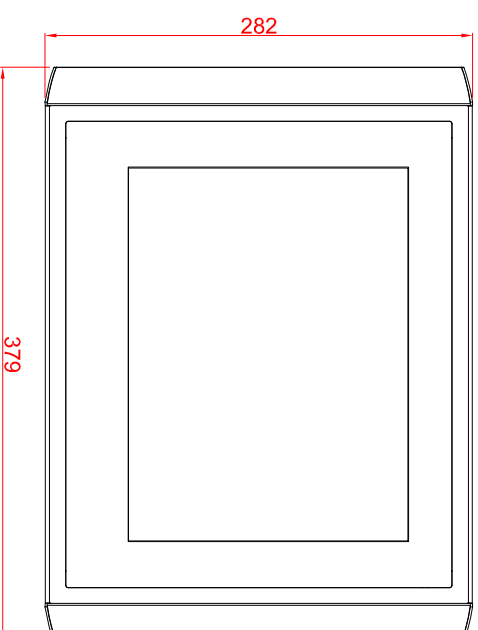

CP7701-1400-M178

main dimensions and
fixing points

dimensions in mm

rear view

right view

front view