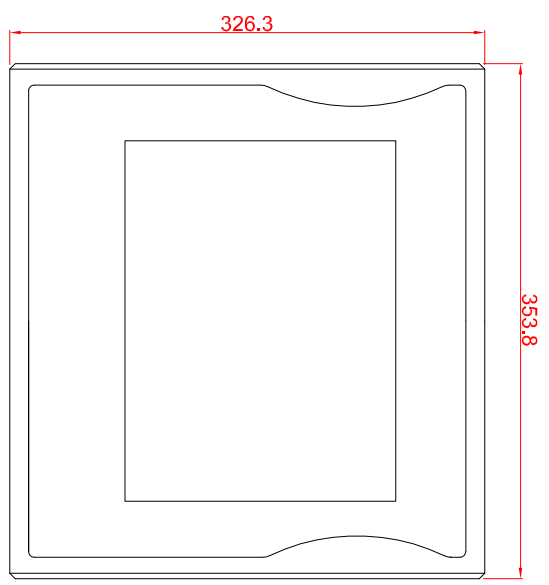

CP7701-0001
main dimensions and
fixing points

dimensions in mm

rear view

right view

front view