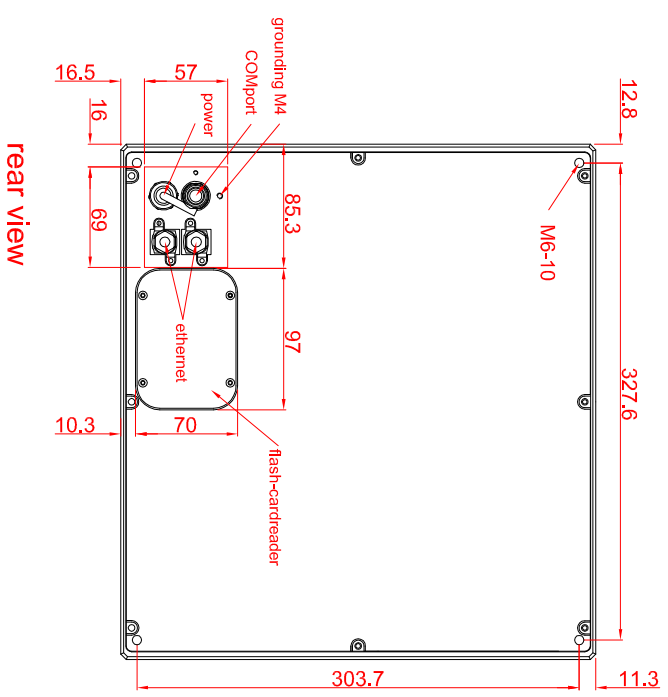

CP7701-0001
main dimensions and
fixing points

dimensions in mm

rear view

right view

front view