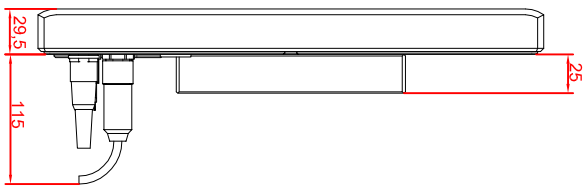

**CP7701-0000-M421-E169**  
**connection-console**  
**Rittal CP6521.000**

**main dimensions and**  
**fixing points**

rear view

right view

front view