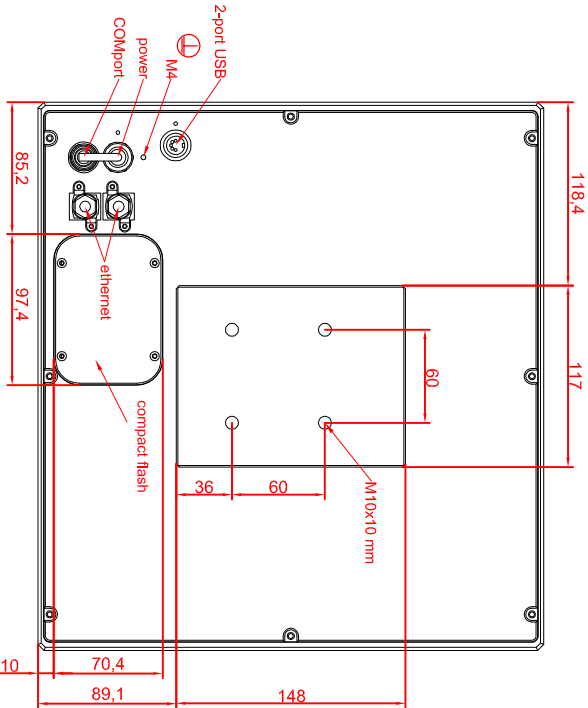

**CP7701-0000-M421-E169**  
**connection-console**  
**Rittal CP6521.000**

**main dimensions and**  
**fixing points**

rear view

right view

front view