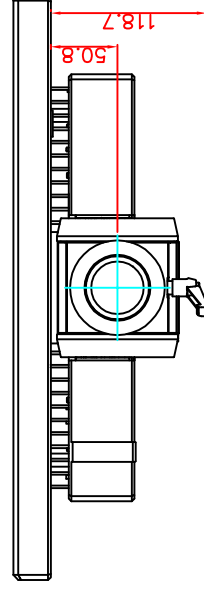

front view

left view

rear view

CP7242-0000-M162

Ø48 mm fixingtube

main dimensions and fixing points

dimensions in mm