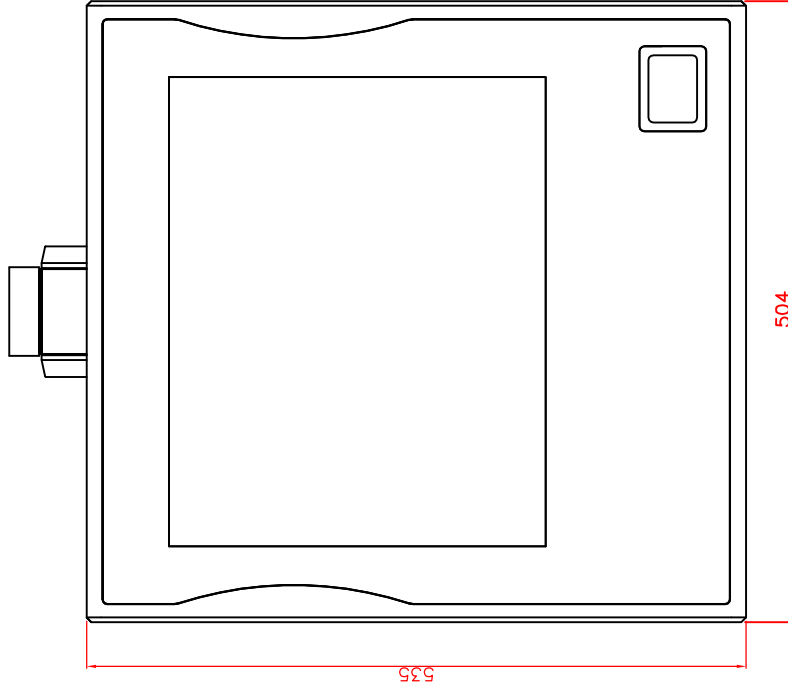

rear view

top view

left view

front view

CP7233-0002-M162

Ø48 mm fixingtube

main dimensions and fixing points

dimensions in mm