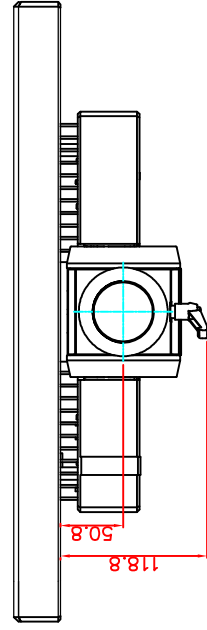

rear view

top view

left view

front view

CP7233-0002-M162

Ø48 mm fixingtube

main dimensions and fixing points

dimensions in mm