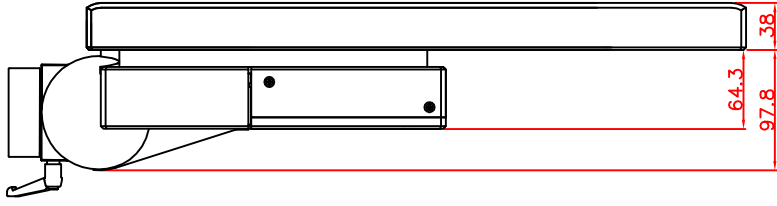

rear view

top view

left view

front view

CP7233-0002-M162

Ø48 mm fixingtube

main dimensions and fixing points

dimensions in mm