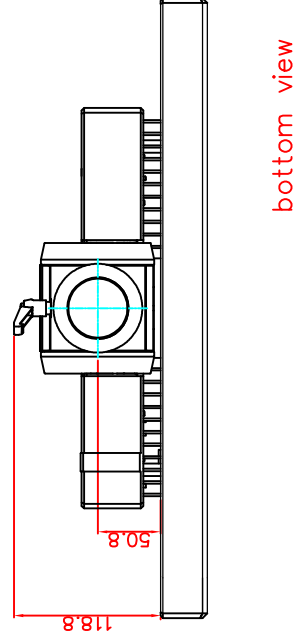

front view

left view

rear view

CP7233-0001-M163-E169

Ø48 mm fixingtube

main dimensions and fixing points

dimensions in mm

bottom view