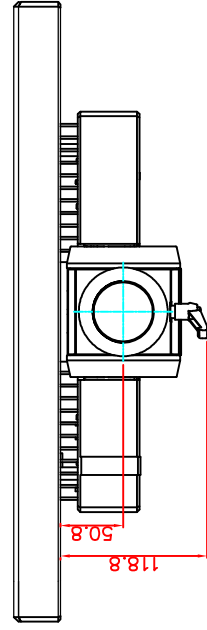

rear view

top view

left view

front view

CP7233-0001-M162

Ø48 mm fixingtube

main dimensions and fixing points

dimensions in mm