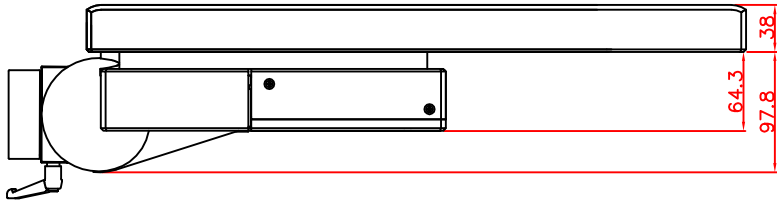

rear view

top view

left view

front view

CP7233-0001-M162

Ø48 mm fixingtube

main dimensions and fixing points

dimensions in mm