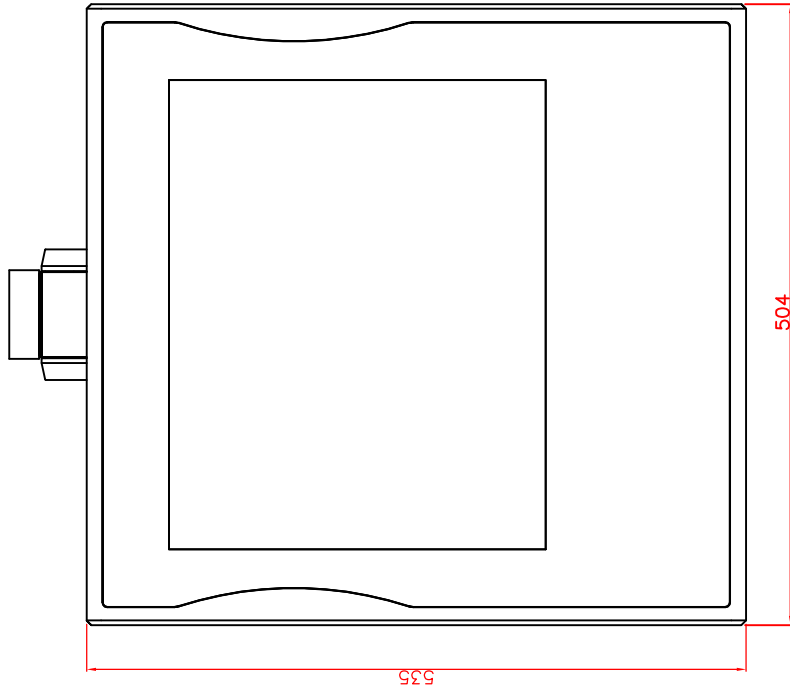

rear view

top view

left view

front view

CP7233-0001-M162

Ø48 mm fixingtube

main dimensions and fixing points

dimensions in mm