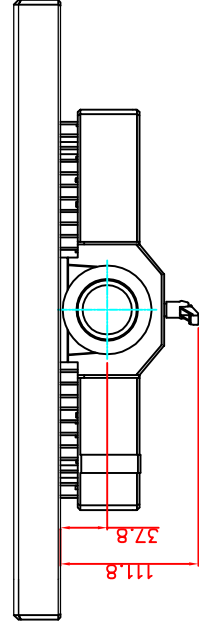

front view

left view

rear view

CP7233-0001-E169
 Ø48 mm fixingtube
 main dimensions and fixing
 points
 dimensions in mm

top view