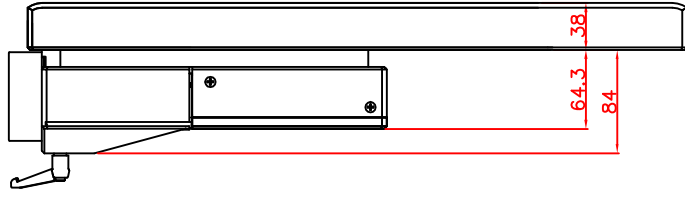

front view

left view

rear view

CP7233-0001-E169
 Ø48 mm fixingtube
 main dimensions and fixing
 points
 dimensions in mm

top view