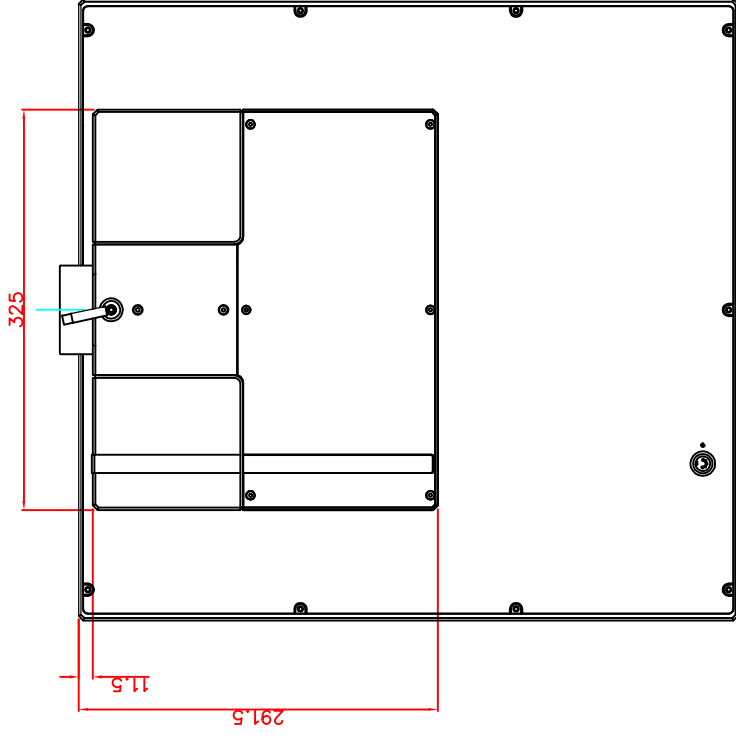

front view

left view

rear view

CP7233-0001-E169
 Ø48 mm fixingtube
 main dimensions and fixing
 points
 dimensions in mm

top view