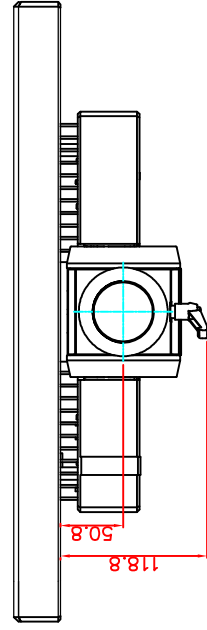

rear view

top view

left view

front view

CP7233-0000-M162

Ø48 mm fixingtube

main dimensions and fixing points

dimensions in mm