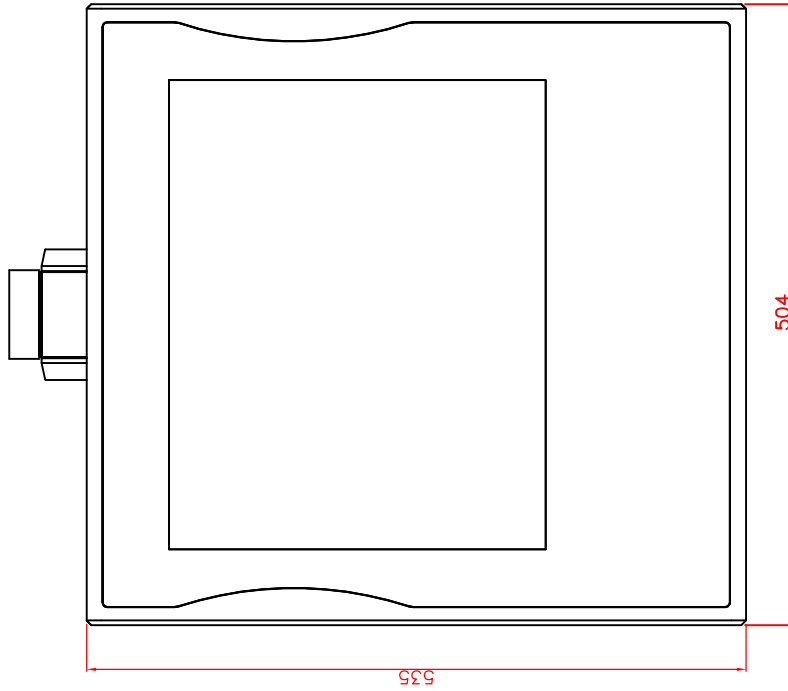

rear view

top view

left view

front view

CP7233-0000-M162

Ø48 mm fixingtube

main dimensions and fixing points

dimensions in mm