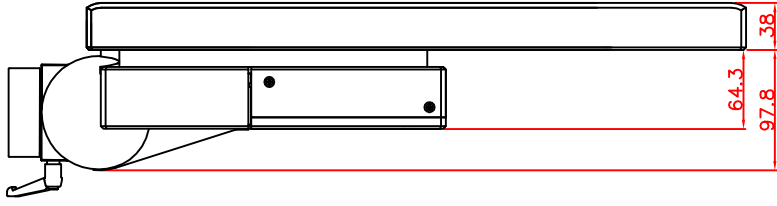

rear view

top view

left view

front view

CP7233-0000-M162

Ø48 mm fixingtube

main dimensions and fixing points

dimensions in mm