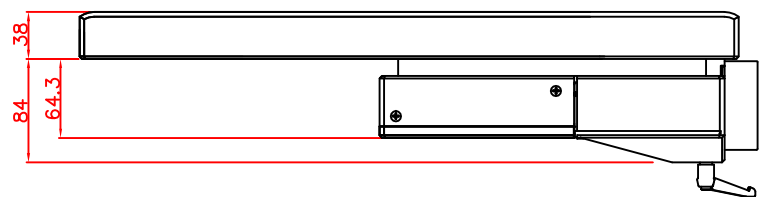

rear view

left view

front view

bottom view

CP7233-0000-M161-E169  
 Ø48 mm fixingtube  
 main dimensions and fixing  
 points  
 dimensions in mm