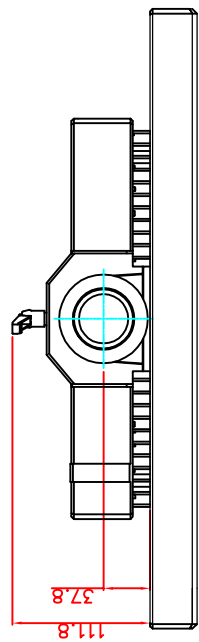

rear view

left view

front view

bottom view

CP7233-0000-M161-E169  
 Ø48 mm fixingtube  
 main dimensions and fixing  
 points  
 dimensions in mm