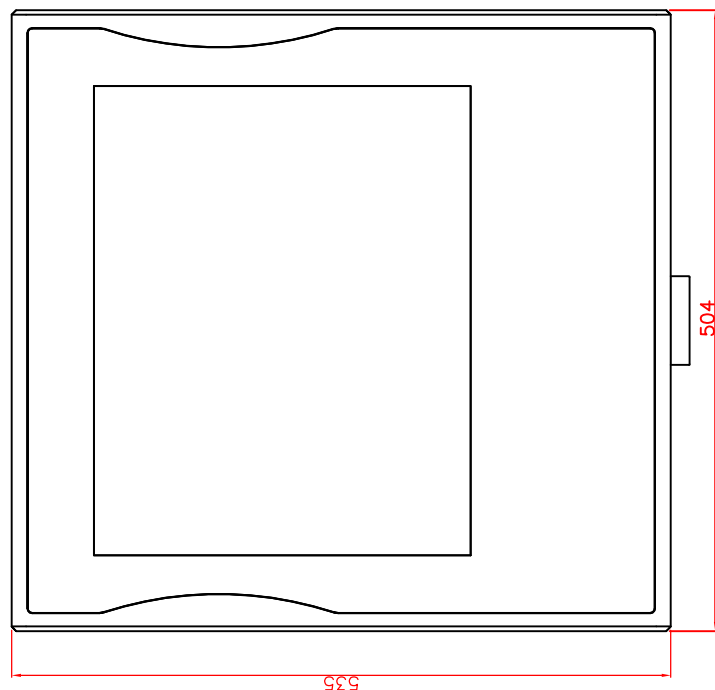

rear view

left view

front view

bottom view

CP7233-0000-M161-E169  
 Ø48 mm fixingtube  
 main dimensions and fixing  
 points  
 dimensions in mm