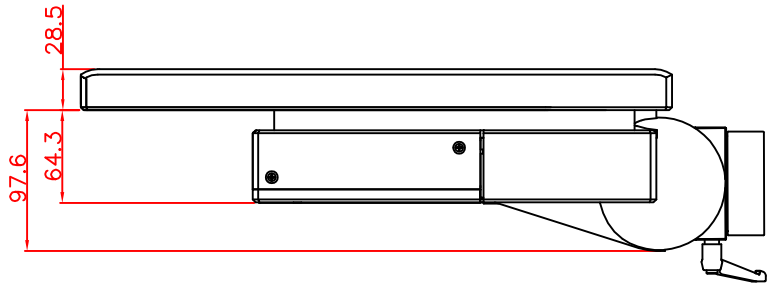

front view

left view

rear view

bottom view

CP7232-0002-M163-E169

Ø48 mm fixingtube

main dimensions and fixing points

dimensions in mm