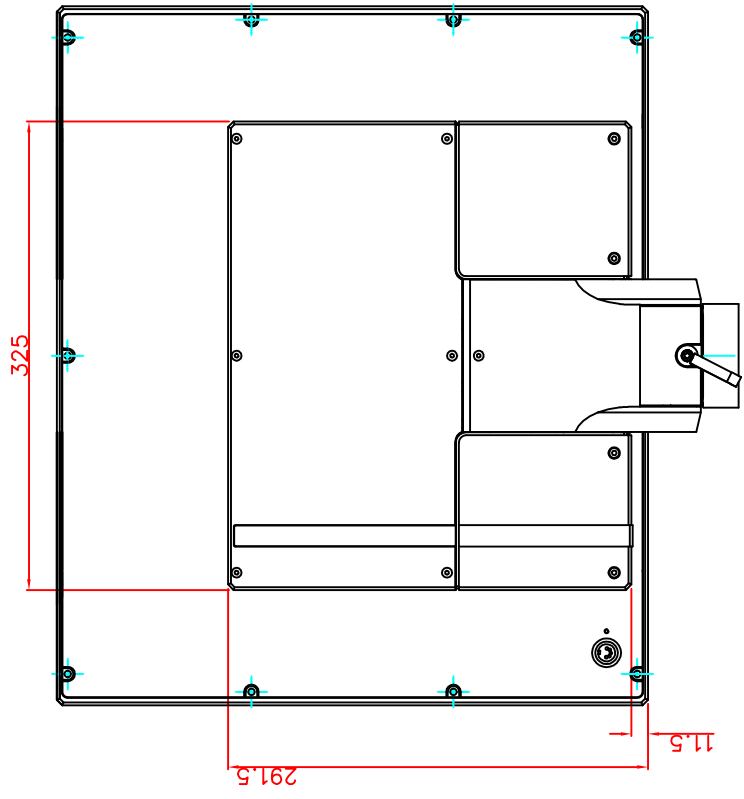

front view

left view

rear view

bottom view

CP7232-0002-M163-E169

Ø48 mm fixingtube

main dimensions and fixing points

dimensions in mm