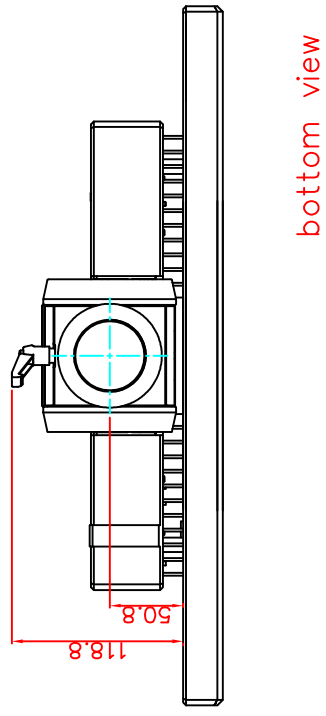

front view

left view

rear view

bottom view

CP7232-0002-M163-E169

Ø48 mm fixingtube

main dimensions and fixing points

dimensions in mm