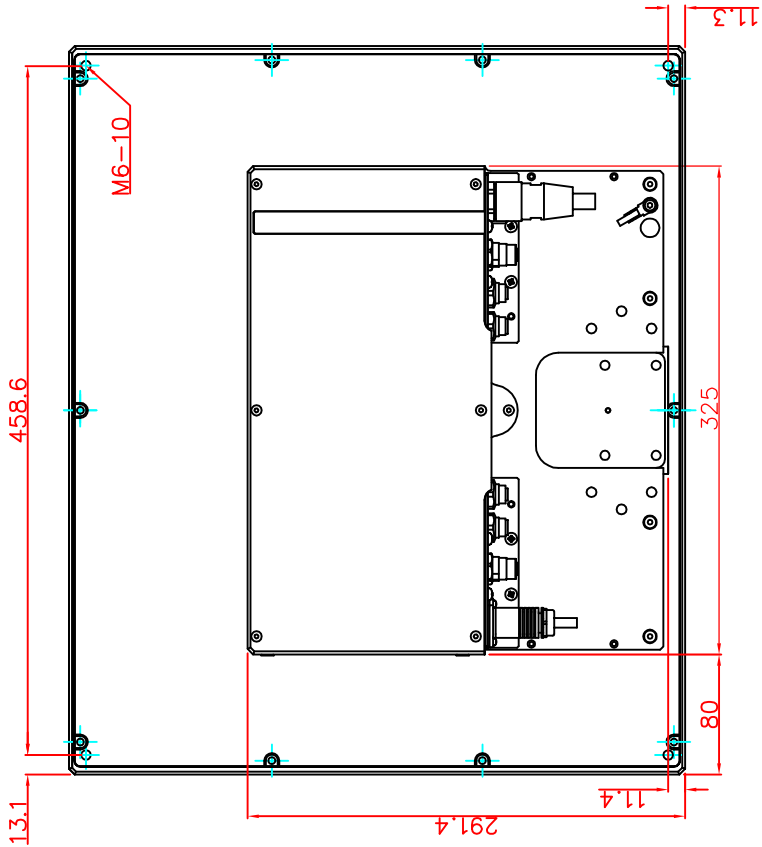

CP7232-0001-M164

main dimensions and fixing points

dimensions in mm

bottom view

rear view

right view

dimensions in mm