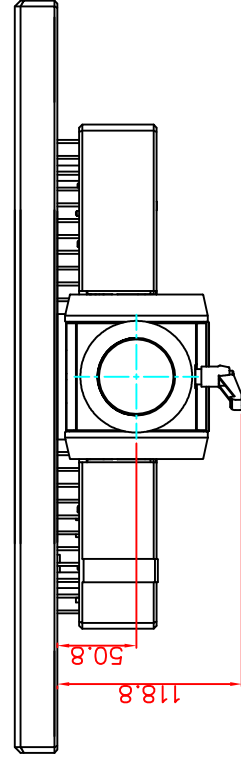

rear view

top view

CP7232-0000-M162

Ø48 mm fixingtube

main dimensions and fixing points

dimensions in mm

left view

front view