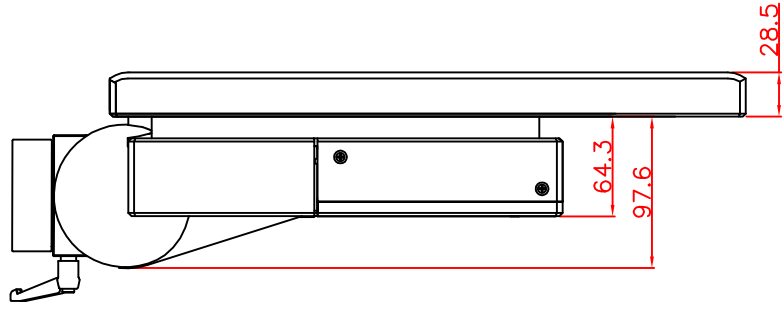

rear view

top view

CP7232-0000-M162

Ø48 mm fixingtube

main dimensions and fixing points

dimensions in mm

left view

front view