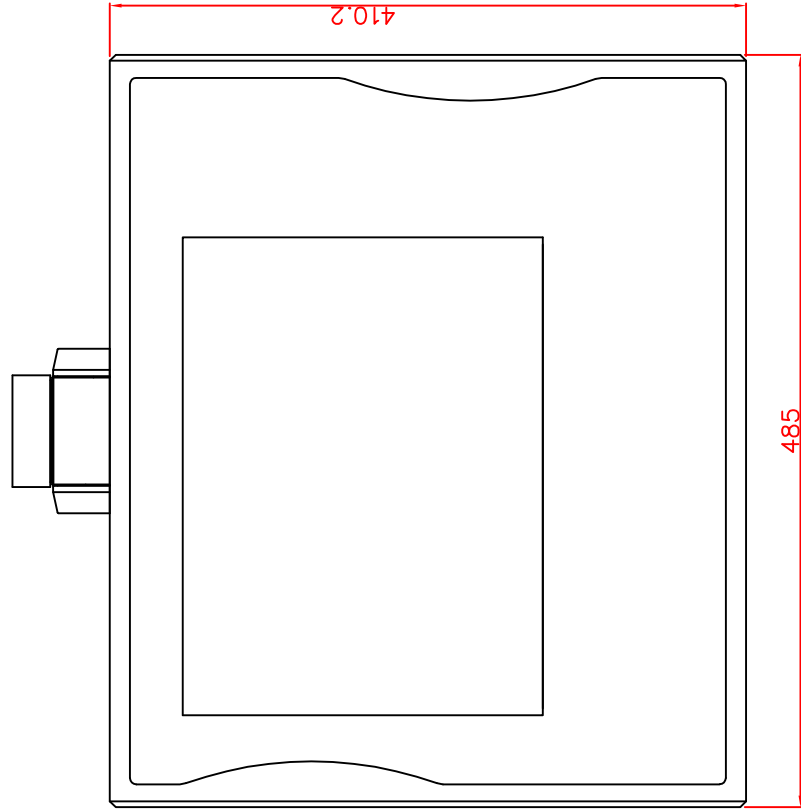

rear view

top view

CP7232-0000-M162

Ø48 mm fixingtube

main dimensions and fixing points

dimensions in mm

left view

front view