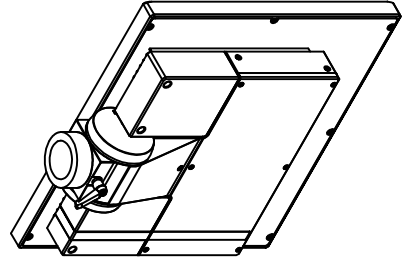

rear view

top view

CP7232-0000-M162

Ø48 mm fixingtube

main dimensions and fixing points

dimensions in mm

left view

front view