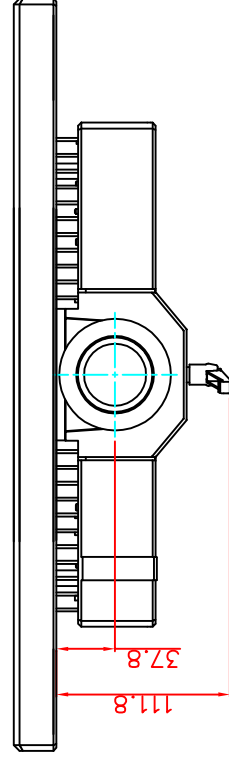

front view

left view

rear view

CP7232-0000-E169

Ø48 mm fixingtube

main dimensions and fixing points

dimensions in mm

top view