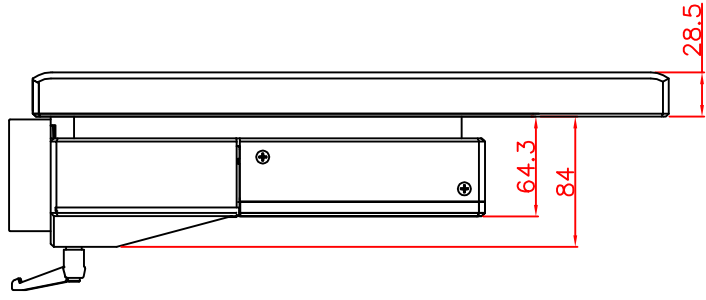

front view

left view

rear view

CP7232-0000-E169

Ø48 mm fixingtube

main dimensions and fixing points

dimensions in mm

top view