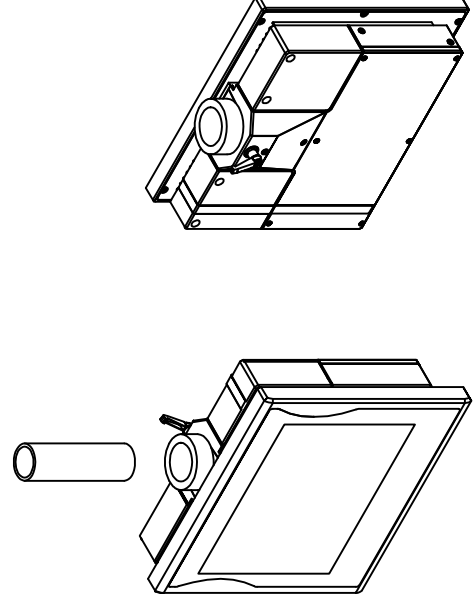

front view

left view

rear view

CP7232-0000-E169

Ø48 mm fixingtube

main dimensions and fixing points

dimensions in mm

top view