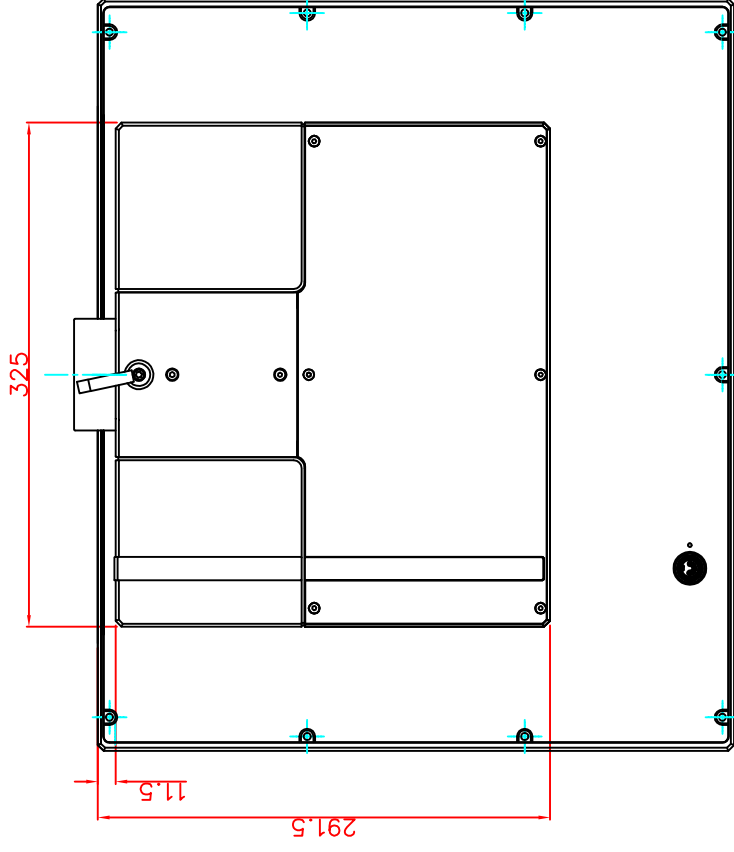

front view

left view

rear view

CP7232-0000-E169

Ø48 mm fixingtube

main dimensions and fixing points

dimensions in mm

top view