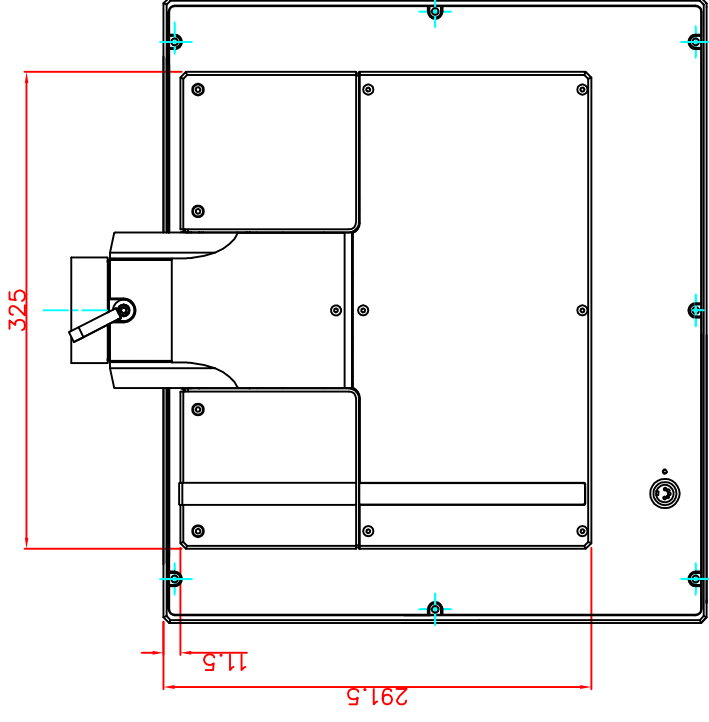

front view

left view

rear view

top view

CP7231-0002-M162-E169

Ø48 mm fixingtube

main dimensions and fixing points

dimensions in mm