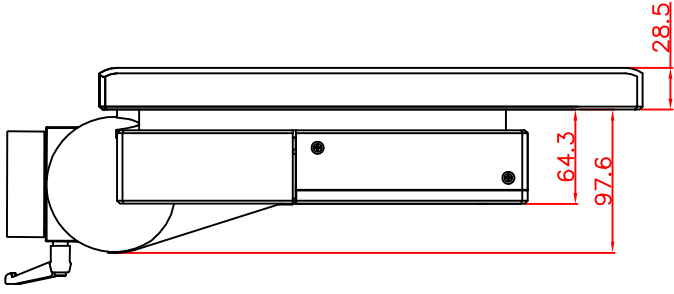

front view

left view

rear view

top view

CP7231-0002-M162-E169

Ø48 mm fixingtube

main dimensions and fixing points

dimensions in mm