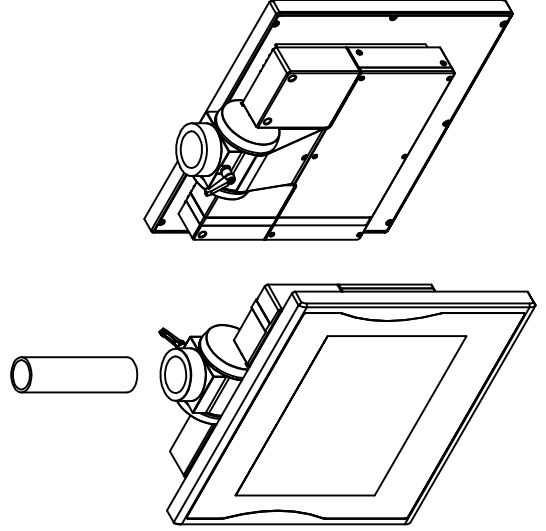

front view

left view

rear view

top view

CP7231-0002-M162-E169

Ø48 mm fixingtube

main dimensions and fixing points

dimensions in mm