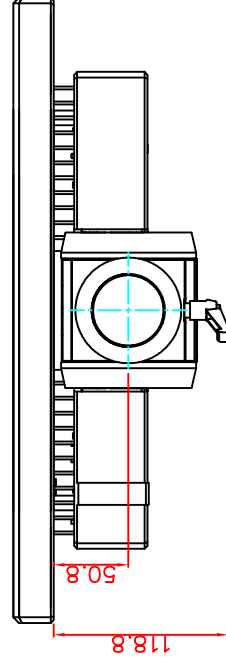

front view

left view

rear view

top view

CP7231-0002-M162-E169

Ø48 mm fixingtube

main dimensions and fixing points

dimensions in mm