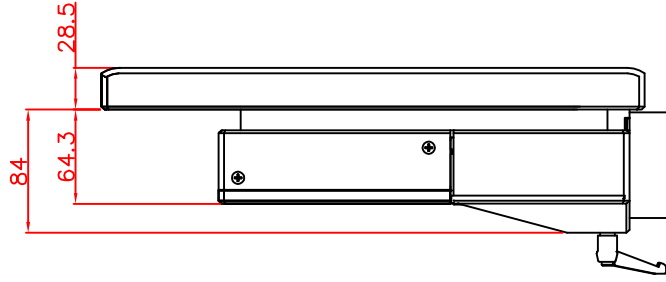

front view

left view

rear view

CP7231-0002-M161

Ø48 mm fixingtube

main dimensions and fixing points

dimensions in mm

bottom view