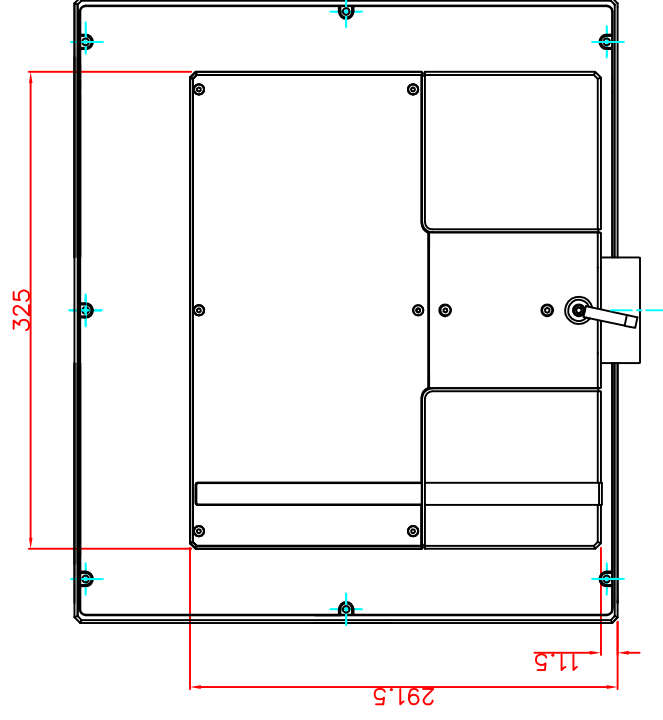

front view

left view

rear view

CP7231-0002-M161

Ø48 mm fixingtube

main dimensions and fixing points

dimensions in mm

bottom view