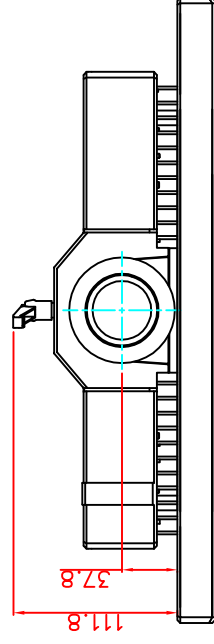

front view

left view

rear view

CP7231-0002-M161

Ø48 mm fixingtube

main dimensions and fixing points

dimensions in mm

bottom view