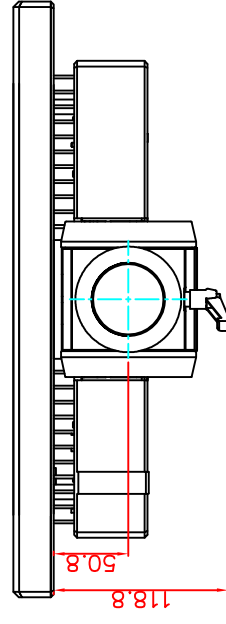

rear view

top view

left view

front view

CP7231-0001-M162-E169

Ø48 mm fixingtube

main dimensions and fixing  
points

dimensions in mm