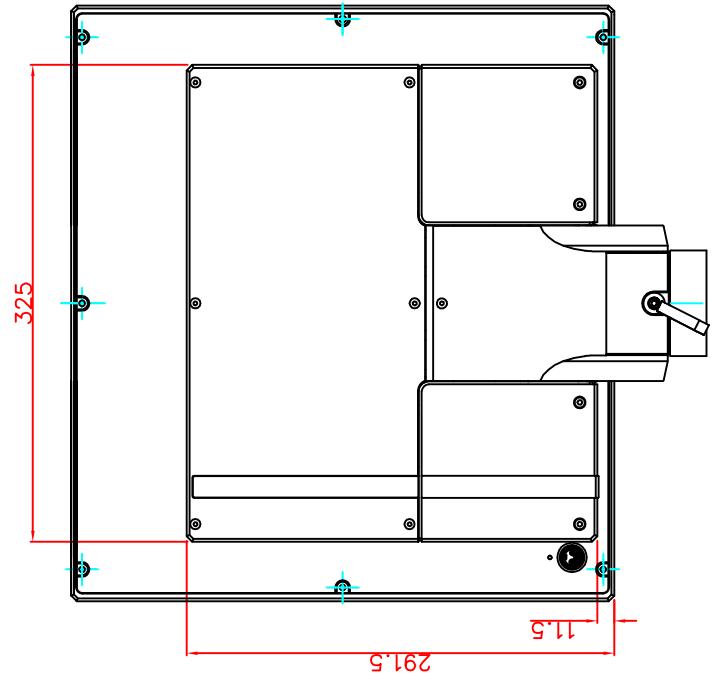

front view

left view

rear view

bottom view

CP7231-0000-M163-E169

Ø48 mm fixingtube

main dimensions and fixing points

dimensions in mm