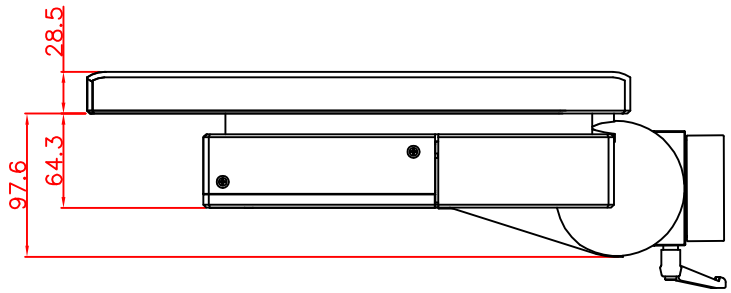

front view

left view

rear view

bottom view

CP7231-0000-M163-E169

Ø48 mm fixingtube

main dimensions and fixing points

dimensions in mm