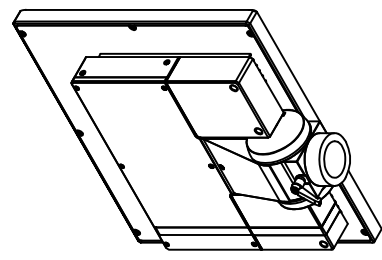

front view

left view

rear view

bottom view

CP7231-0000-M163-E169

Ø48 mm fixingtube

main dimensions and fixing points

dimensions in mm