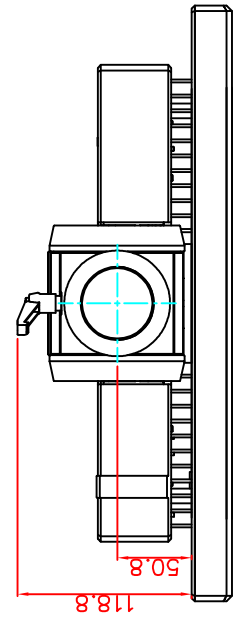

front view

left view

rear view

bottom view

CP7231-0000-M163-E169

Ø48 mm fixingtube

main dimensions and fixing points

dimensions in mm