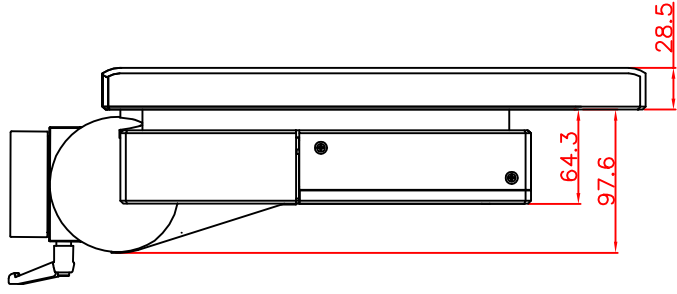

rear view

top view

left view

front view

CP7231-0000-M162-E169

Ø48 mm fixingtube

main dimensions and fixing
points

dimensions in mm