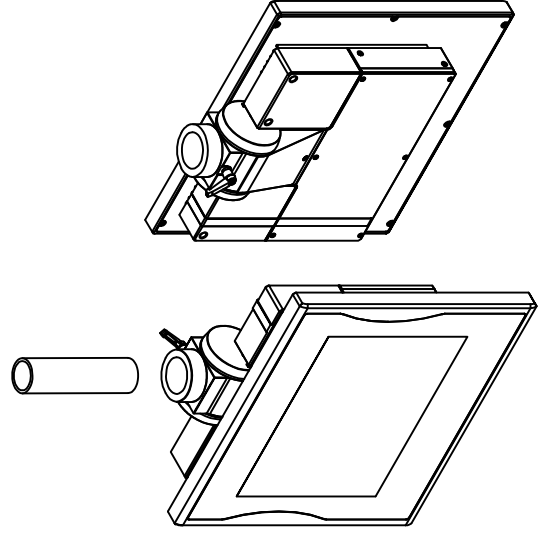

rear view

top view

left view

front view

CP7231-0000-M162-E169

Ø48 mm fixingtube

main dimensions and fixing
points

dimensions in mm