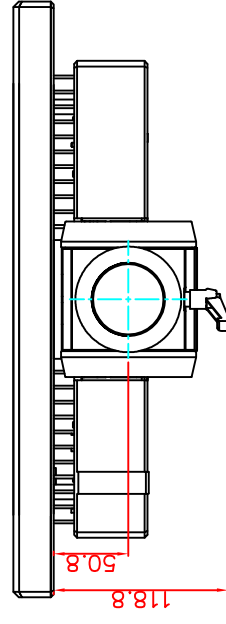

rear view

top view

left view

front view

CP7231-0000-M162-E169

Ø48 mm fixingtube

main dimensions and fixing
points

dimensions in mm