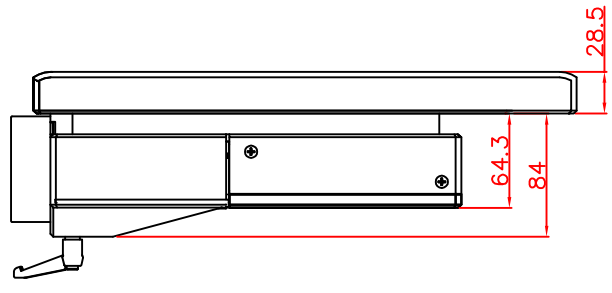

front view

left view

rear view

top view

CP7231-0000-E169

Ø48 mm fixingtube

main dimensions and fixing points

dimensions in mm