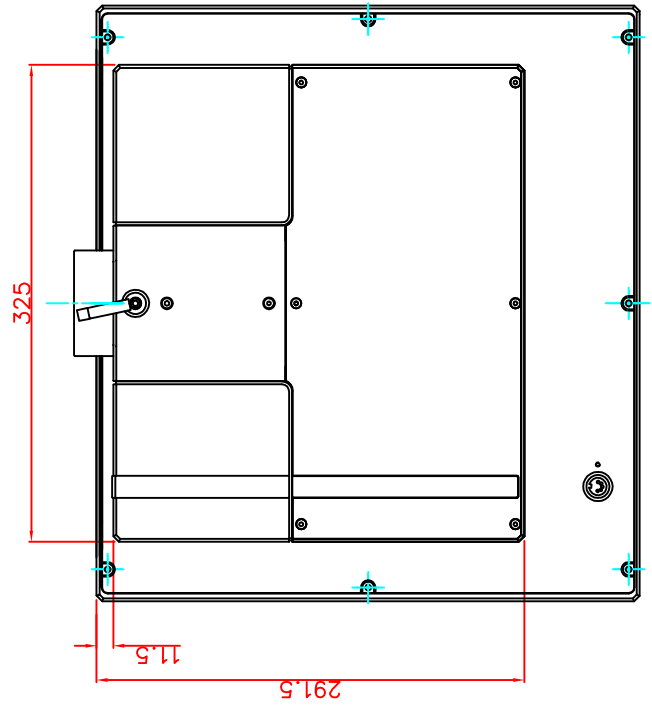

front view

left view

rear view

top view

CP7231-0000-E169

Ø48 mm fixingtube

main dimensions and fixing points

dimensions in mm