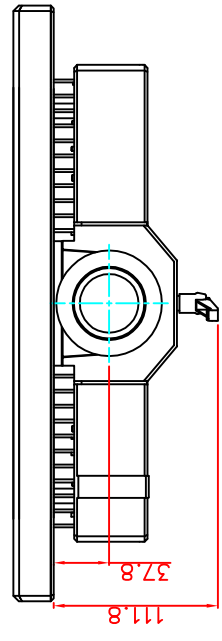

front view

left view

rear view

top view

CP7231-0000-E169

Ø48 mm fixingtube

main dimensions and fixing points

dimensions in mm