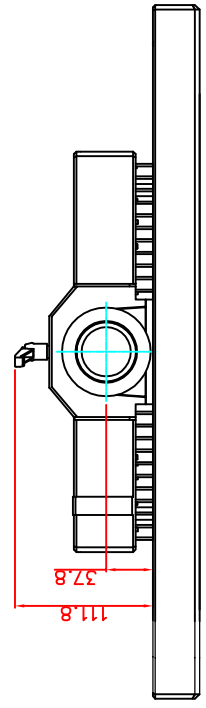

front view

left view

rear view

CP7223-0002-M161-E169
 Ø48 mm fixingtube
 main dimensions and fixing
 points
 dimensions in mm

bottom view