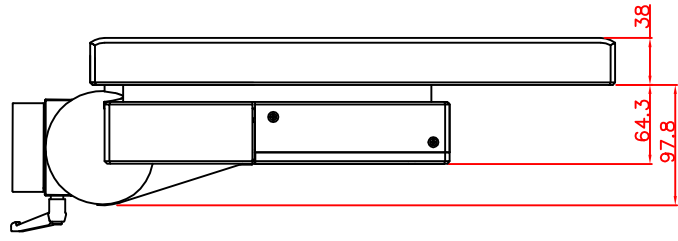

rear view

left view

front view

top view

CP7223-0001-M162

Ø48 mm fixingtube

main dimensions and fixing points

dimensions in mm