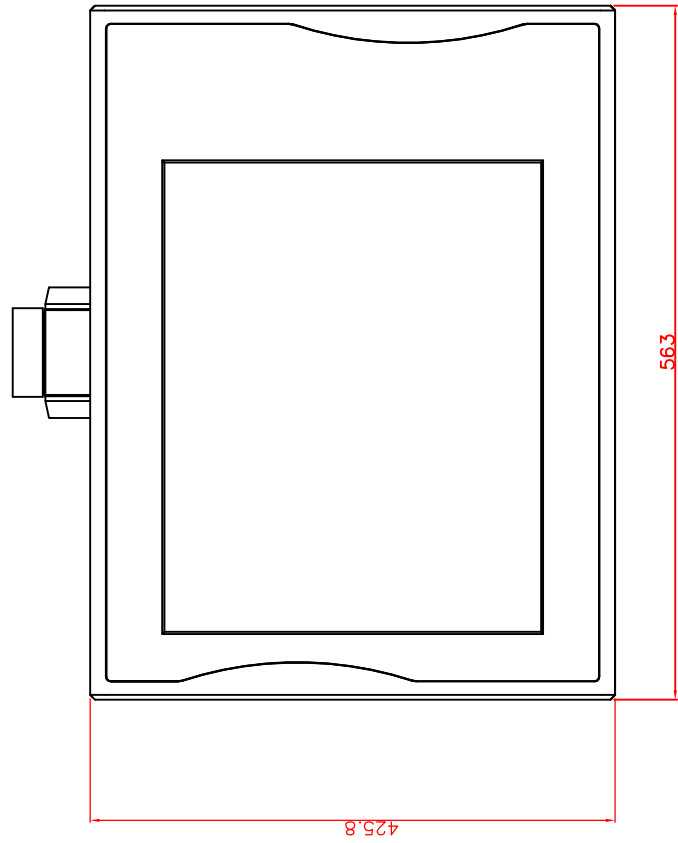

rear view

left view

front view

top view

CP7223-0001-M162

Ø48 mm fixingtube

main dimensions and fixing points

dimensions in mm