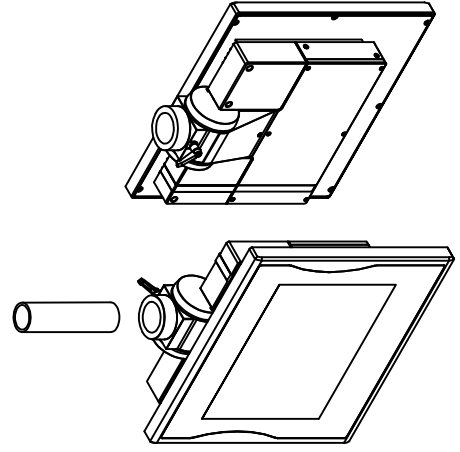

rear view

left view

front view

top view

CP7223-0001-M162

Ø48 mm fixingtube

main dimensions and fixing points

dimensions in mm