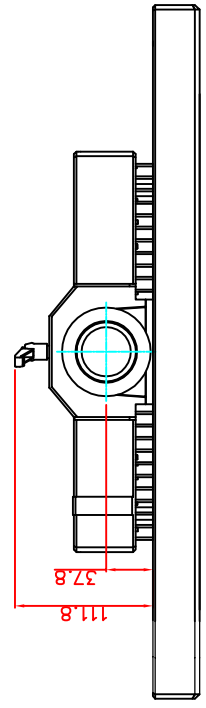

front view

left view

rear view

bottom view

CP7223-0000-M161
 Ø48 mm fixingtube
 main dimensions and fixing
 points
 dimensions in mm