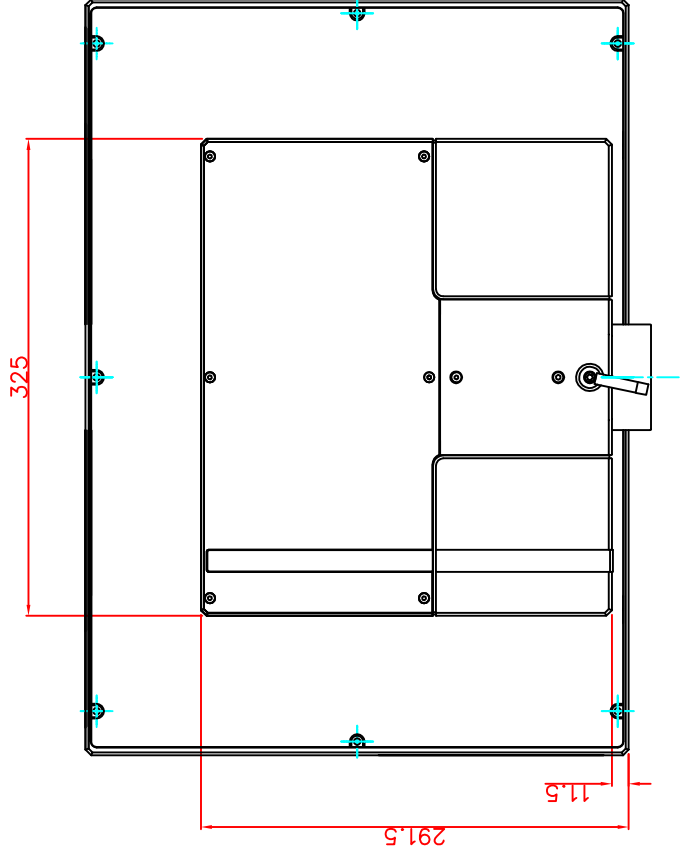

front view

left view

rear view

CP7222-0002-M161

Ø48 mm fixingtube

main dimensions and fixing points

dimensions in mm

bottom view