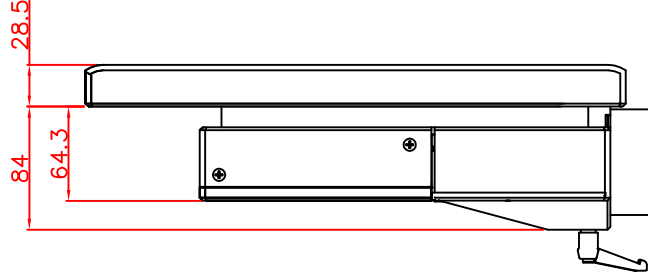

front view

left view

rear view

CP7222-0002-M161

Ø48 mm fixingtube

main dimensions and fixing points

dimensions in mm

bottom view