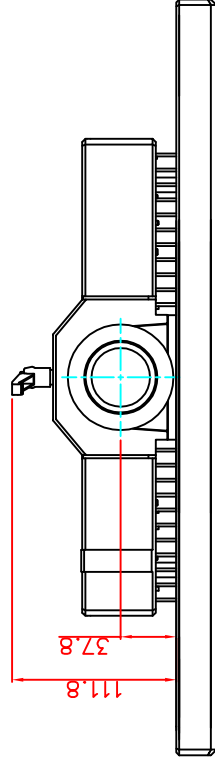

front view

left view

rear view

CP7222-0002-M161

Ø48 mm fixingtube

main dimensions and fixing points

dimensions in mm

bottom view