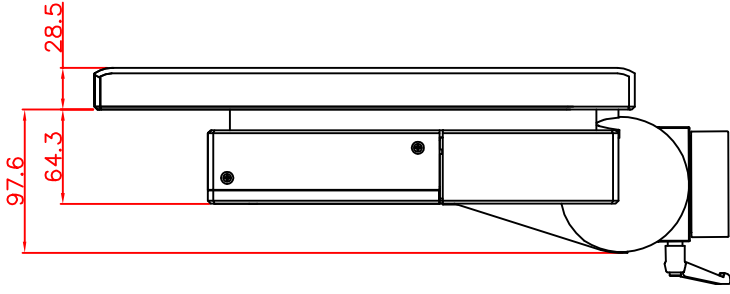

rear view

left view

front view

CP7222-0001-M163-E169

Ø48 mm fixingtube

main dimensions and fixing points

dimensions in mm

bottom view