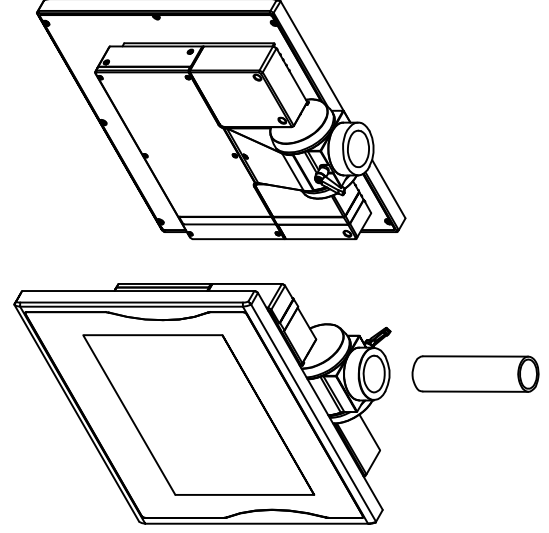

rear view

left view

front view

CP7222-0001-M163-E169

Ø48 mm fixingtube

main dimensions and fixing points

dimensions in mm

bottom view