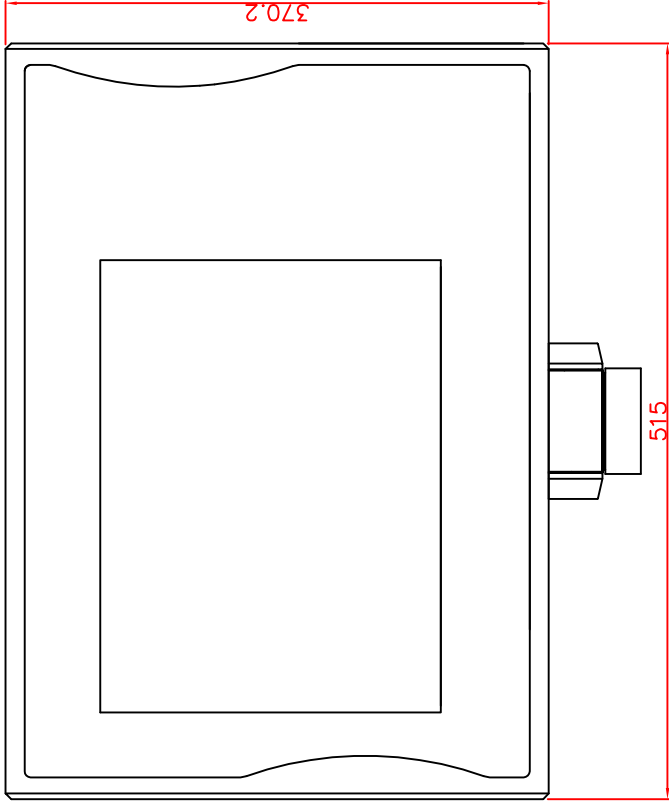

rear view

left view

front view

CP7222-0001-M163-E169

Ø48 mm fixingtube

main dimensions and fixing points

dimensions in mm

bottom view