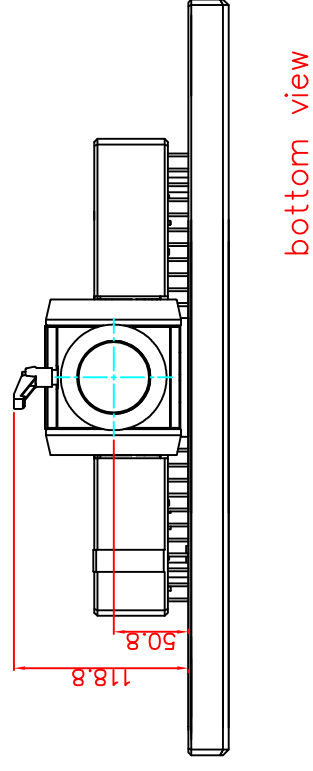

rear view

left view

front view

CP7222-0001-M163-E169

Ø48 mm fixingtube

main dimensions and fixing points

dimensions in mm

bottom view