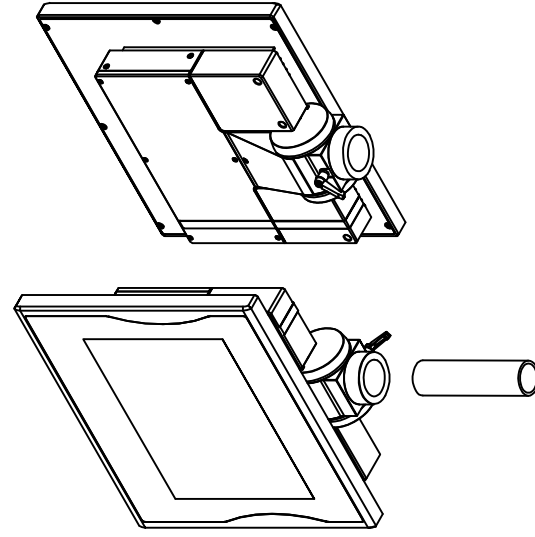

front view

left view

rear view

bottom view

CP7222-0000-M163-E169

Ø48 mm fixingtube

main dimensions and fixing points

dimensions in mm