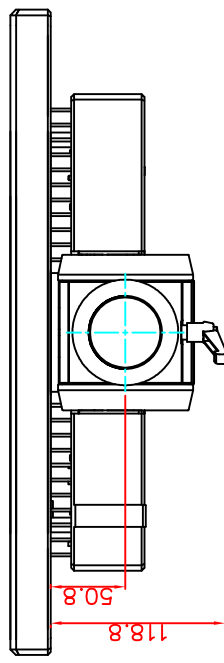

rear view

top view

left view

front view

CP7221-0002-M162-E169

Ø48 mm fixingtube

main dimensions and fixing points

dimensions in mm