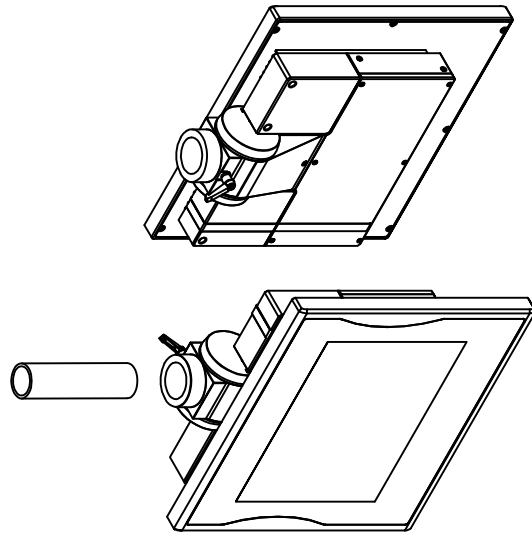

rear view

top view

left view

front view

CP7221-0002-M162-E169

Ø48 mm fixingtube

main dimensions and fixing points

dimensions in mm