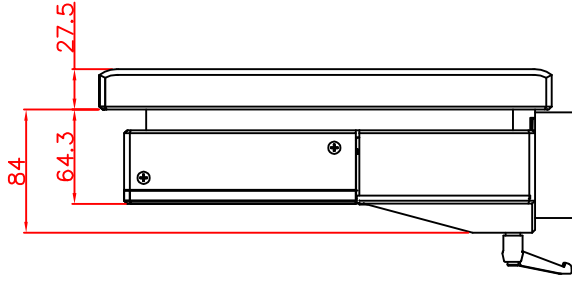

front view

left view

rear view

bottom view

CP7221-0002-M161

Ø48 mm fixingtube

main dimensions and fixing points

dimensions in mm