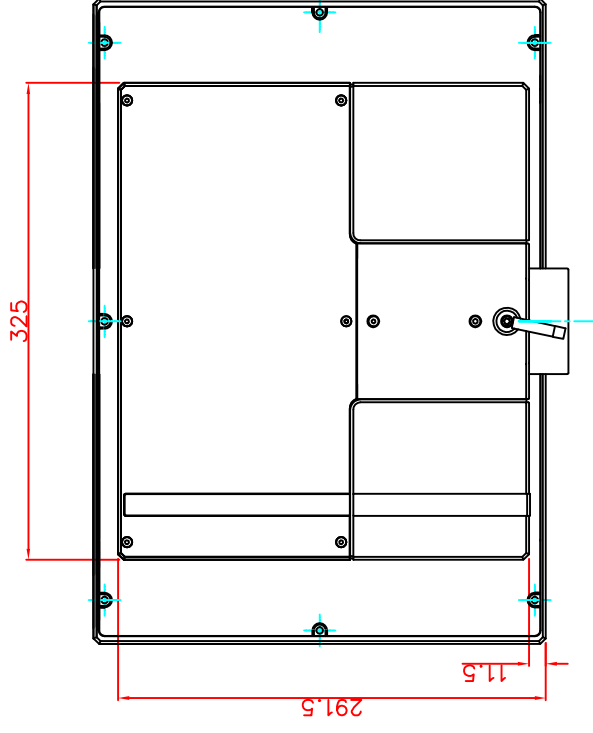

front view

left view

rear view

bottom view

CP7221-0002-M161

Ø48 mm fixingtube

main dimensions and fixing points

dimensions in mm