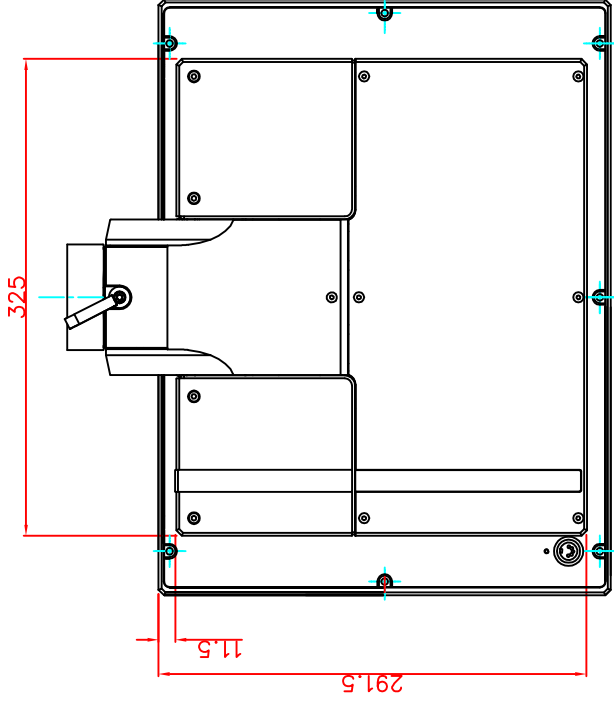

front view

left view

rear view

top view

CP7221-0001-M162-E169

Ø48 mm fixingtube

main dimensions and fixing points

dimensions in mm