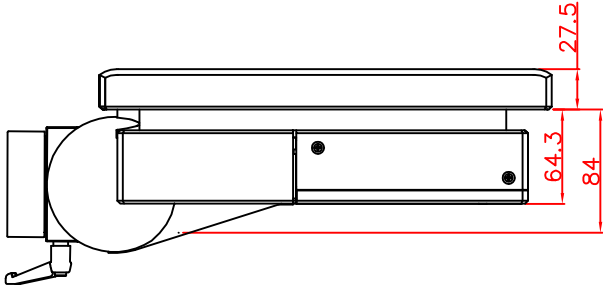

front view

left view

rear view

top view

CP7221-0001-M162-E169

Ø48 mm fixingtube

main dimensions and fixing points

dimensions in mm