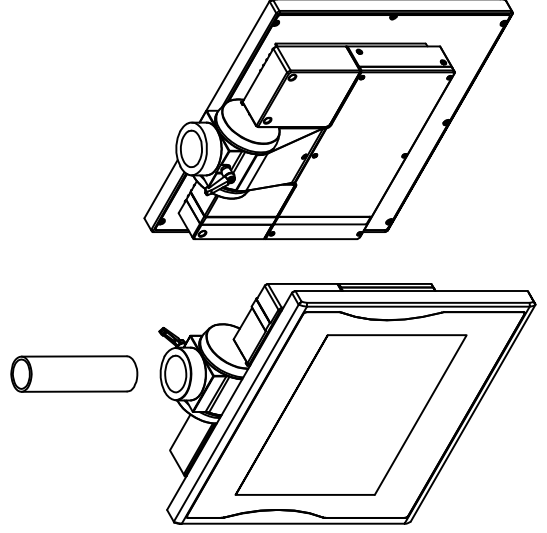

front view

left view

rear view

top view

CP7221-0001-M162-E169

Ø48 mm fixingtube

main dimensions and fixing points

dimensions in mm