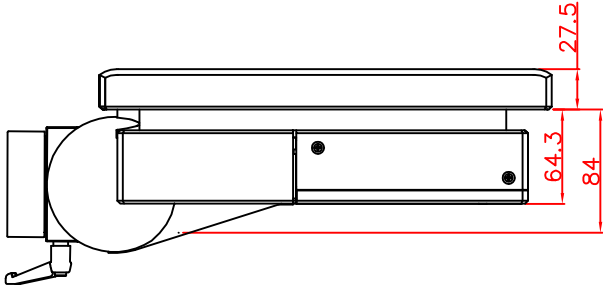

front view

left view

rear view

top view

CP7221-0000-M162-E169

Ø48 mm fixingtube

main dimensions and fixing points

dimensions in mm