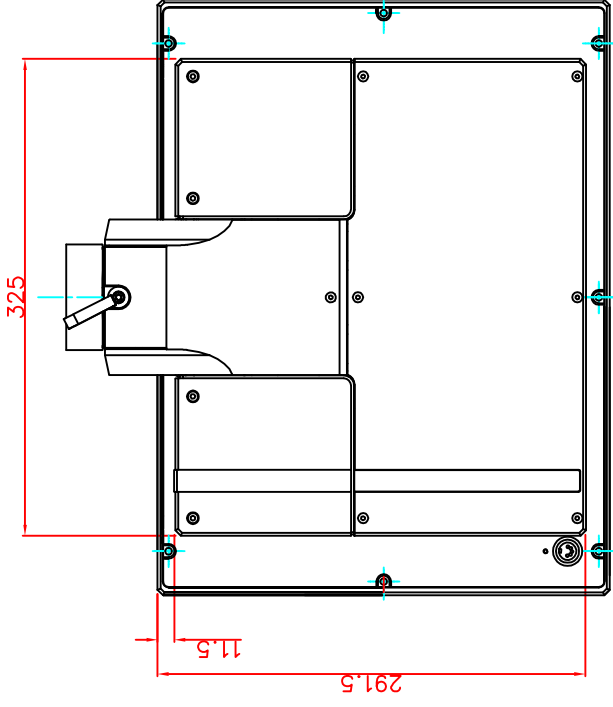

front view

left view

rear view

top view

CP7221-0000-M162-E169

Ø48 mm fixingtube

main dimensions and fixing points

dimensions in mm