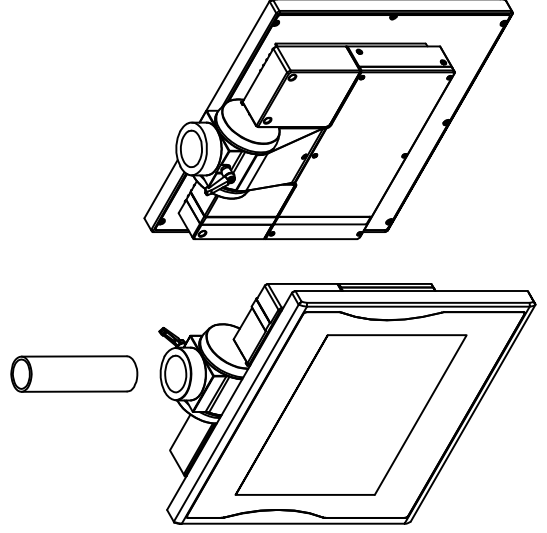

front view

left view

rear view

top view

CP7221-0000-M162-E169

Ø48 mm fixingtube

main dimensions and fixing points

dimensions in mm