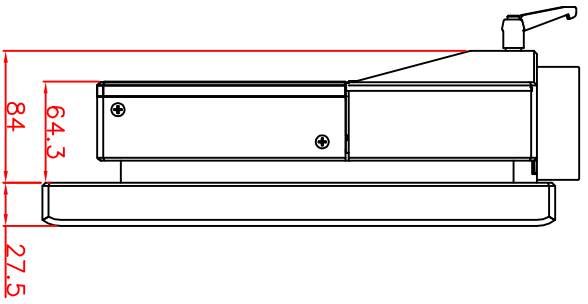

front view

left view

rear view

CP7201-0001

Ø48 mm fixingtube

main dimensions and fixing points

dimensions in mm

top view