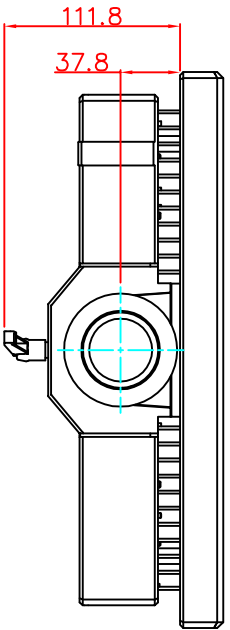

front view

left view

rear view

CP7201-0001

Ø48 mm fixingtube

main dimensions and fixing points

dimensions in mm

top view