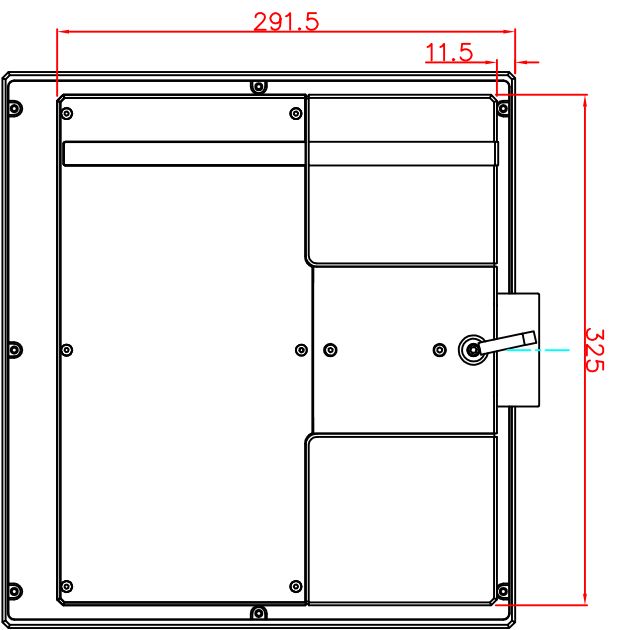

front view

left view

rear view

CP7201-0001

Ø48 mm fixingtube

main dimensions and fixing points

dimensions in mm

top view