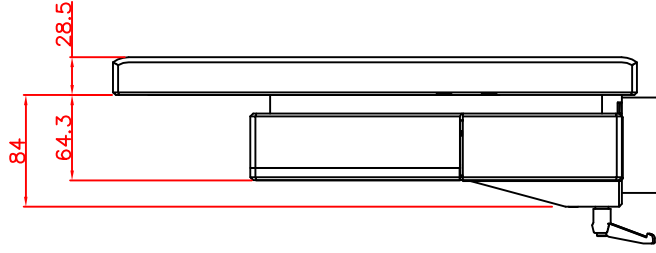

CP7212-0000-M161

Ø48 mm fixingtube

main dimensions and fixing  
points

dimensions in mm

bottom view

front view

left view

rear view