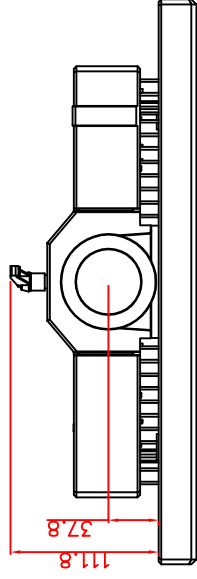

CP7212-0000-M161

Ø48 mm fixingtube

main dimensions and fixing  
points

dimensions in mm

bottom view

front view

left view

rear view