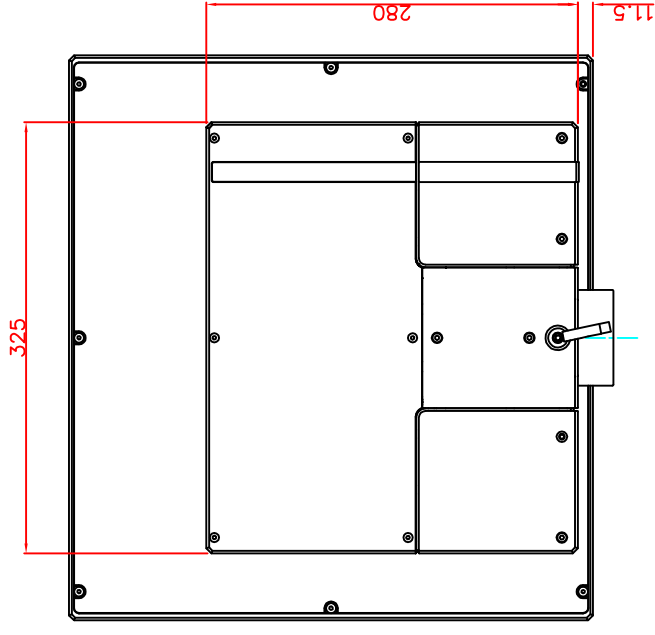

CP7212-0000-M161

Ø48 mm fixingtube

main dimensions and fixing  
points

dimensions in mm

bottom view

front view

left view

rear view