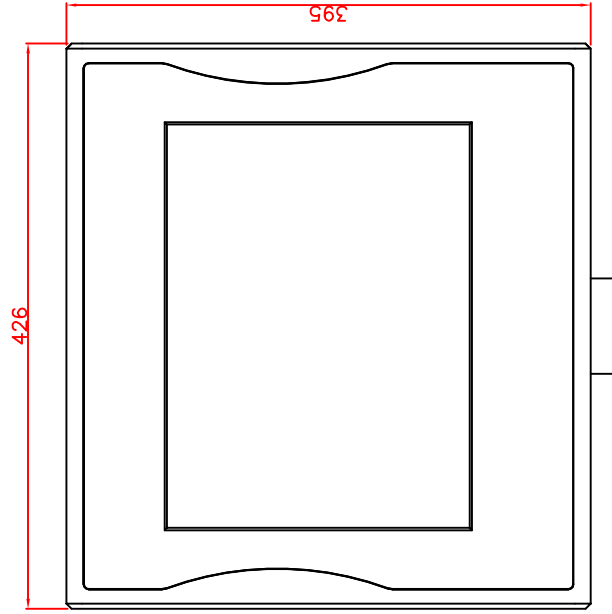

CP7212-0000-M161

Ø48 mm fixingtube

main dimensions and fixing  
points

dimensions in mm

bottom view

front view

left view

rear view