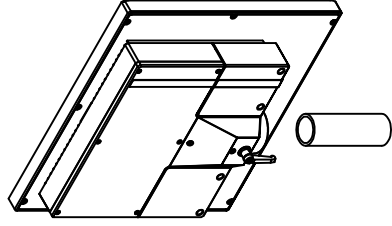

CP7212-0000-M161

Ø48 mm fixingtube

main dimensions and fixing  
points

dimensions in mm

bottom view

front view

left view

rear view