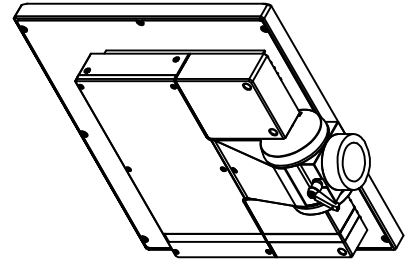

front view

left view

rear view

CP7211-0001-M163

Ø48 mm fixingtube

main dimensions and fixing points

dimensions in mm

bottom view