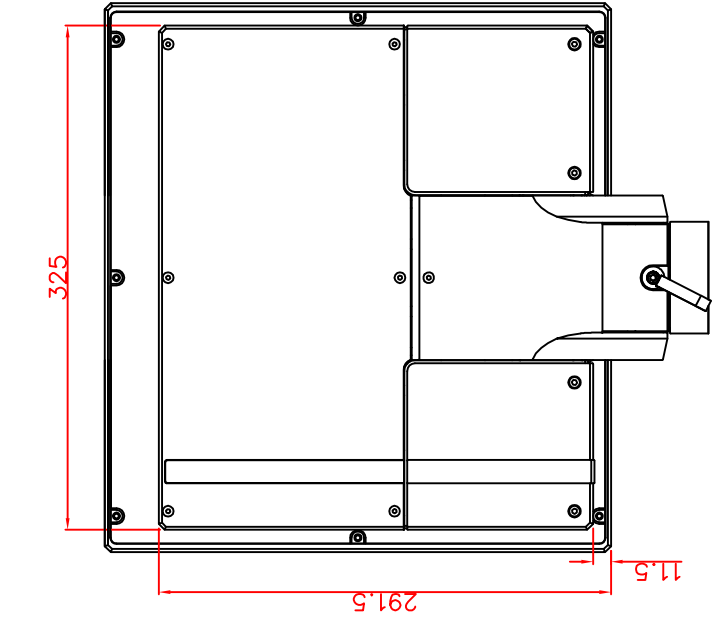

front view

left view

rear view

CP7211-0001-M163

Ø48 mm fixingtube

main dimensions and fixing points

dimensions in mm

bottom view