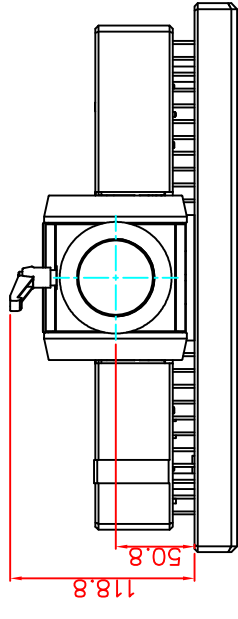

front view

left view

rear view

CP7211-0001-M163

Ø48 mm fixingtube

main dimensions and fixing points

dimensions in mm

bottom view