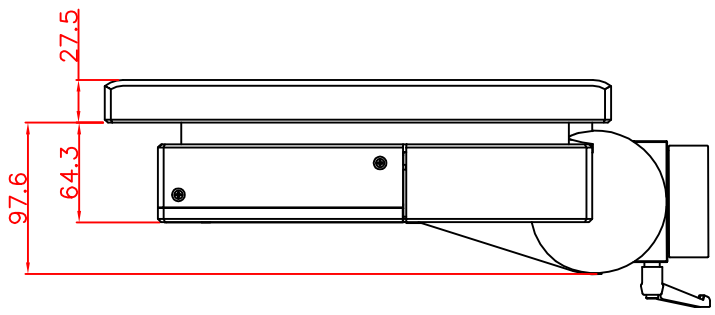

front view

left view

rear view

CP7211-0001-M163

Ø48 mm fixingtube

main dimensions and fixing points

dimensions in mm

bottom view