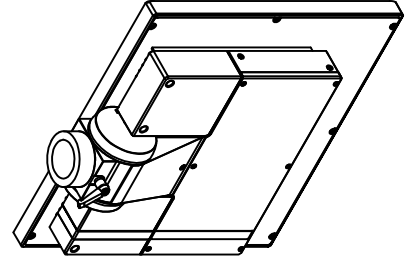

front view

left view

rear view

top view

CP7211-0001-M162

Ø48 mm fixingtube

main dimensions and fixing points

dimensions in mm