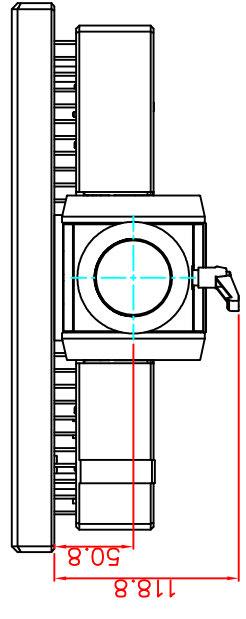

front view

left view

rear view

top view

CP7211-0001-M162

Ø48 mm fixingtube

main dimensions and fixing points

dimensions in mm