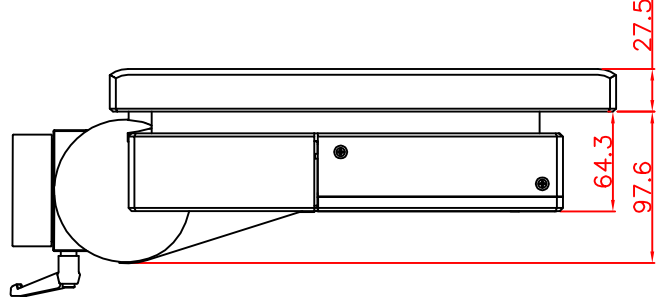

front view

left view

rear view

top view

CP7211-0001-M162

Ø48 mm fixingtube

main dimensions and fixing points

dimensions in mm