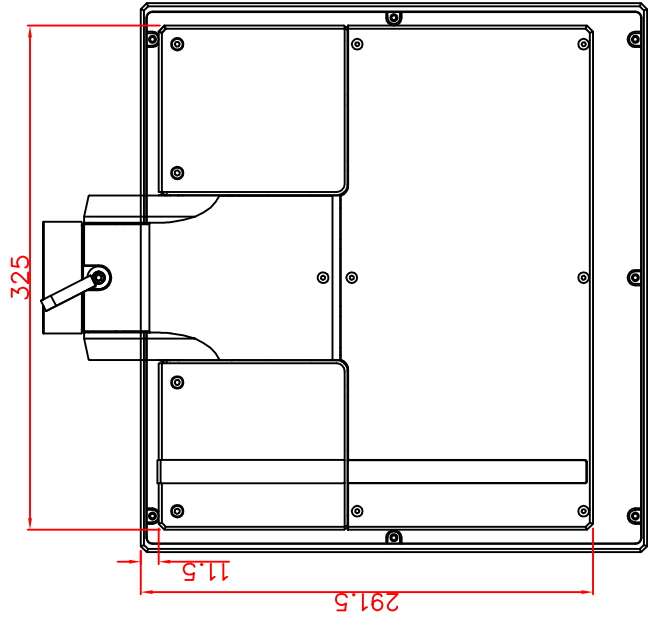

front view

left view

rear view

top view

CP7211-0001-M162

Ø48 mm fixingtube

main dimensions and fixing points

dimensions in mm