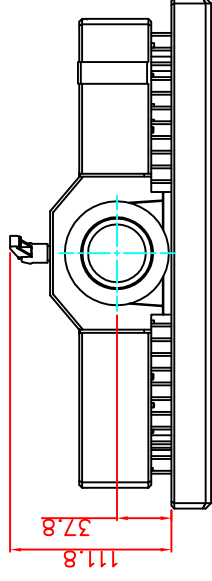

CP7211-0001-M161-E169

Ø48 mm fixingtube

main dimensions and fixing points

dimensions in mm

bottom view