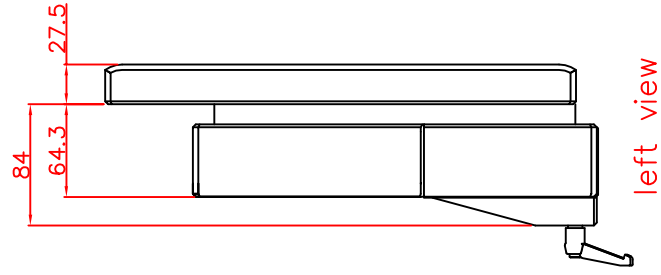

CP7211-0001-M161-E169

Ø48 mm fixingtube

main dimensions and fixing points

dimensions in mm

bottom view