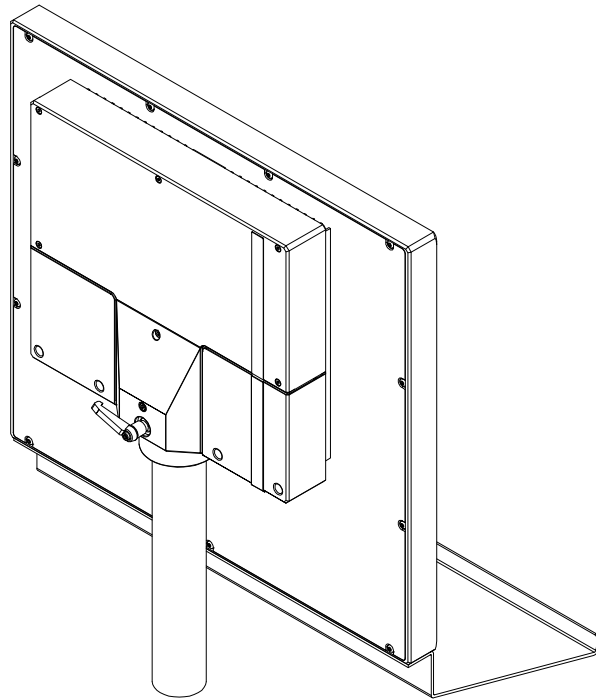

CP7203-M161-M400
Ø48mm fixingtube
main dimensions and
fixing points
dimensions in mm

USB-A-Port

Ø 48mm