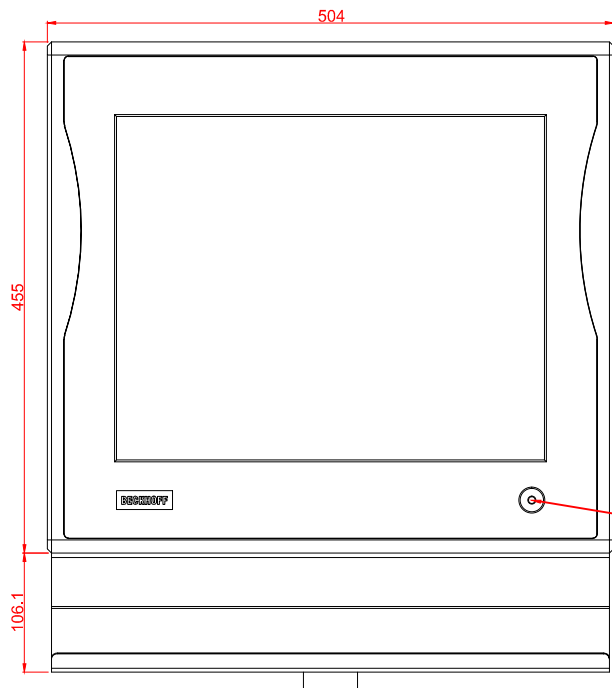

CP7203-M161-M400
Ø48mm fixingtube
main dimensions and
fixing points
dimensions in mm

USB-A-Port

Ø 48mm