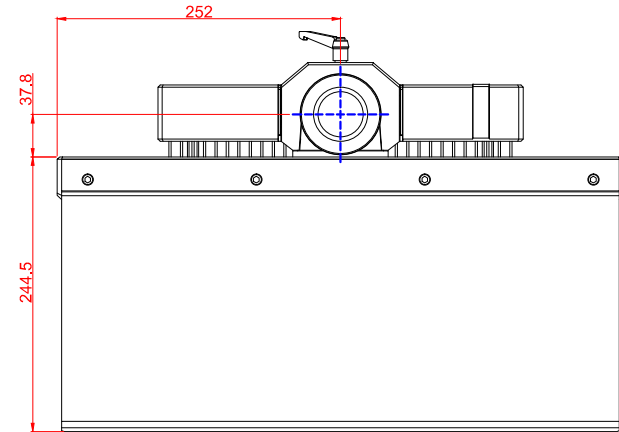

CP7203-M161-M400
Ø48mm fixingtube
main dimensions and
fixing points
dimensions in mm

USB-A-Port

Ø 48mm